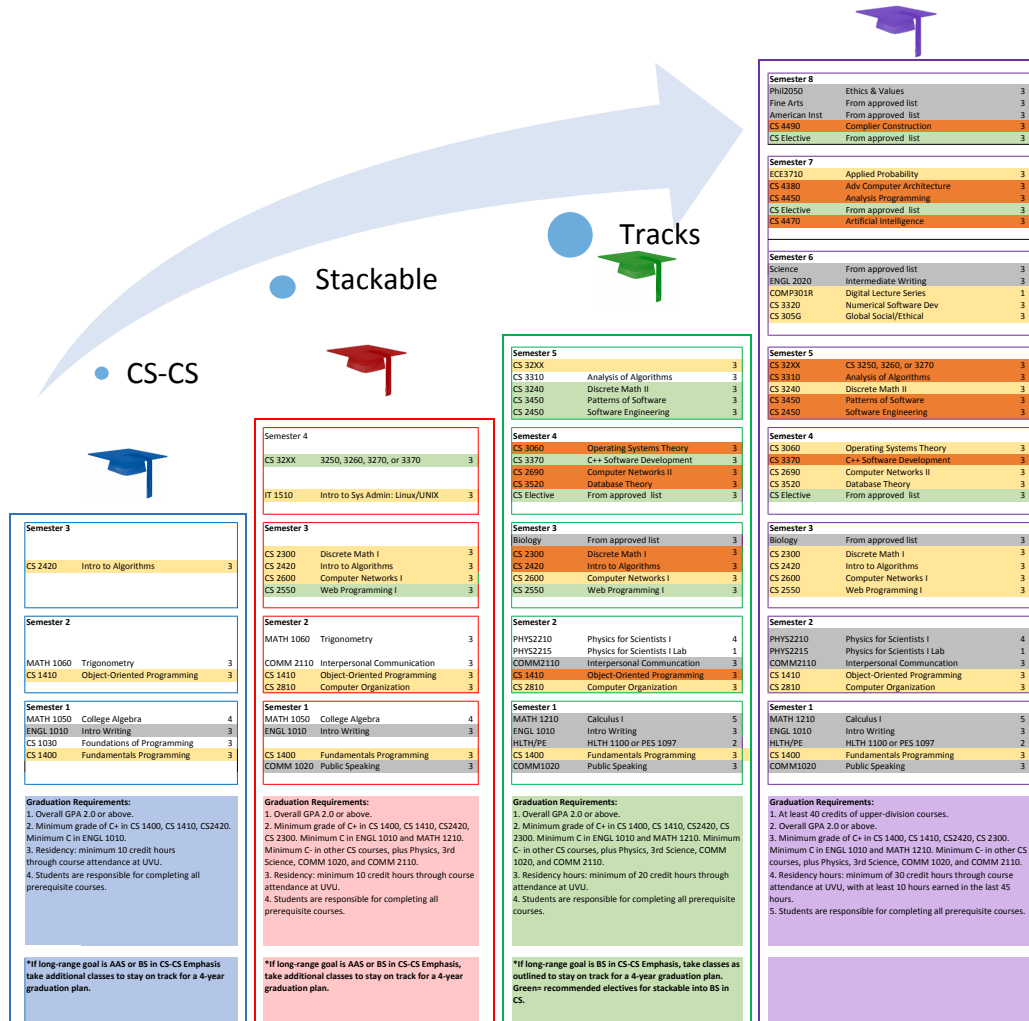

**Certificate of Proficiency
Computer Science**

Total Credits: 19

**Certificate of Completion
Programmer**

Total Credits: 30

**Associate of Applied Science
Computer Science**
Computing Networking Science Emphasis

Total Credits: 65

**Bachelor of Science
Computer Science
Computer Science Emphasis**

Total Credits: 125