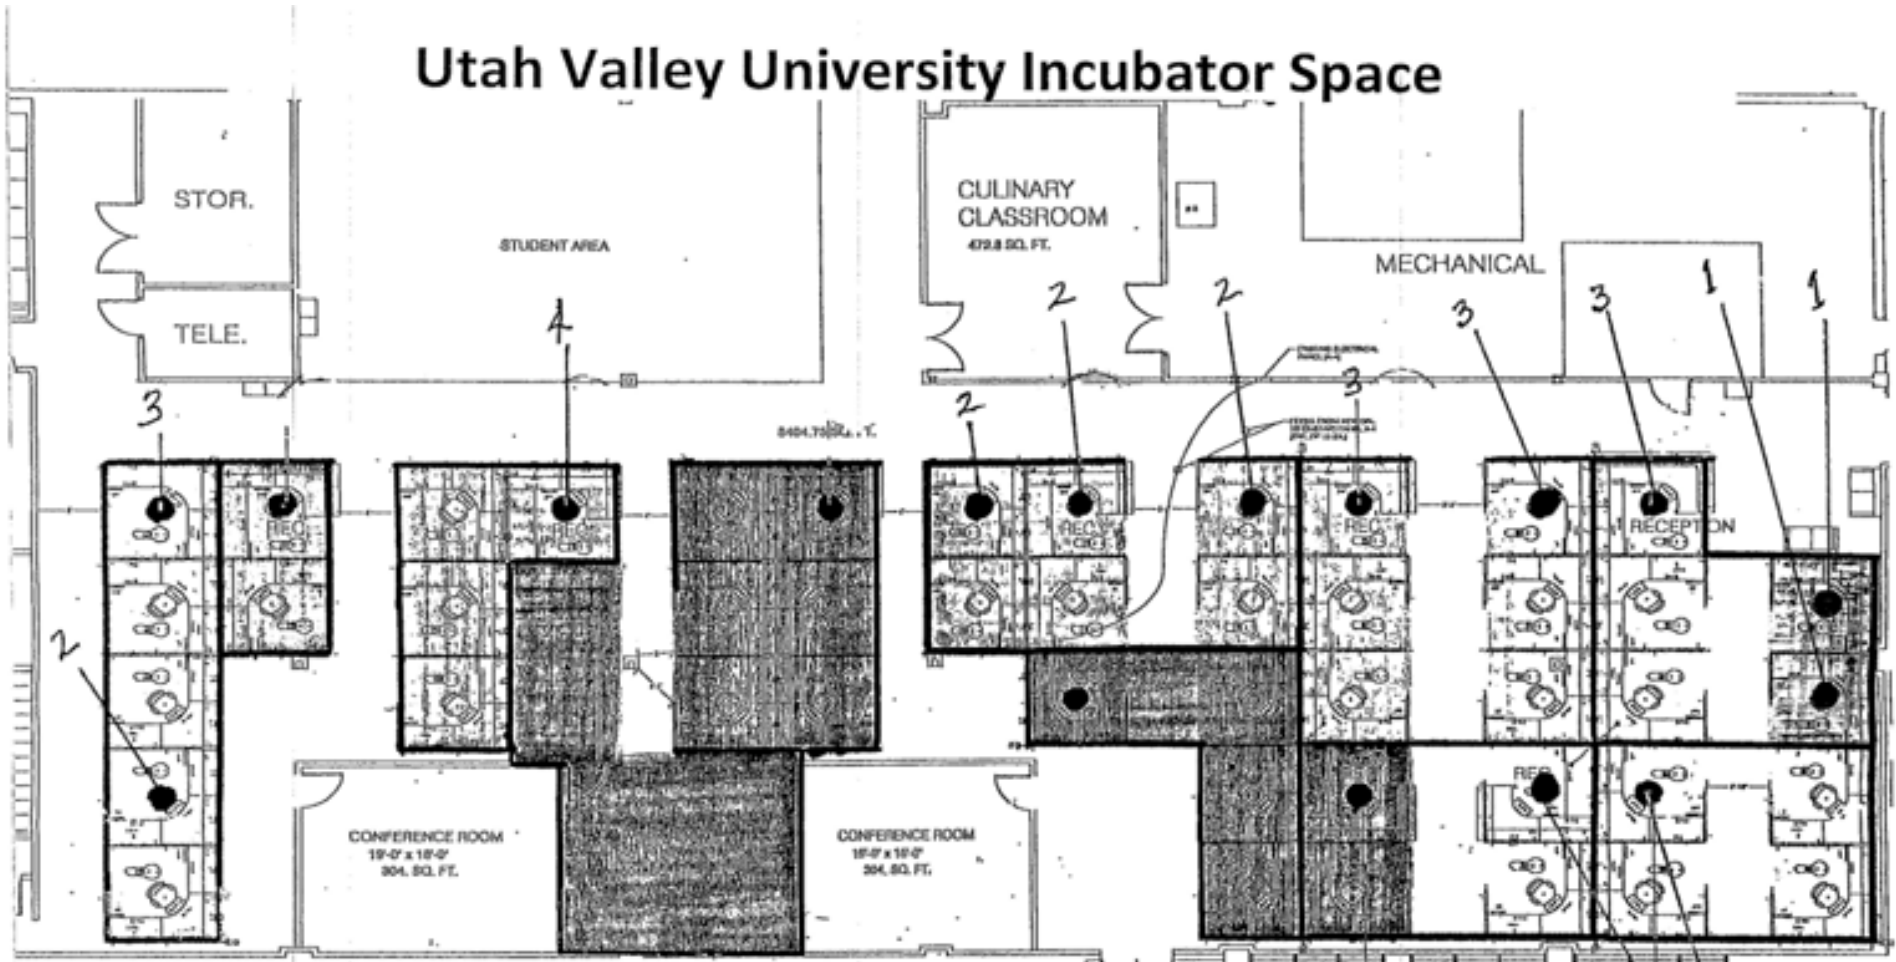

Utah Valley University Incubator Space

4 CLUSTER TYPICAL

Easy Entry Step-up Pricing

FLOOR PLAN

SCALE 3/16" = 1'-0"

Incubator Space Pricing

1	One cubicle	156 Sq Ft.	\$155/mo.
2	Two cubicles	312	260/mo.
3	Three cubicles	468	390/mo.
4	Four cubicles	624	520/mo.
5	Six cubicles	936	700/mo.
6	Eight cubicles	1,248	900/mo.