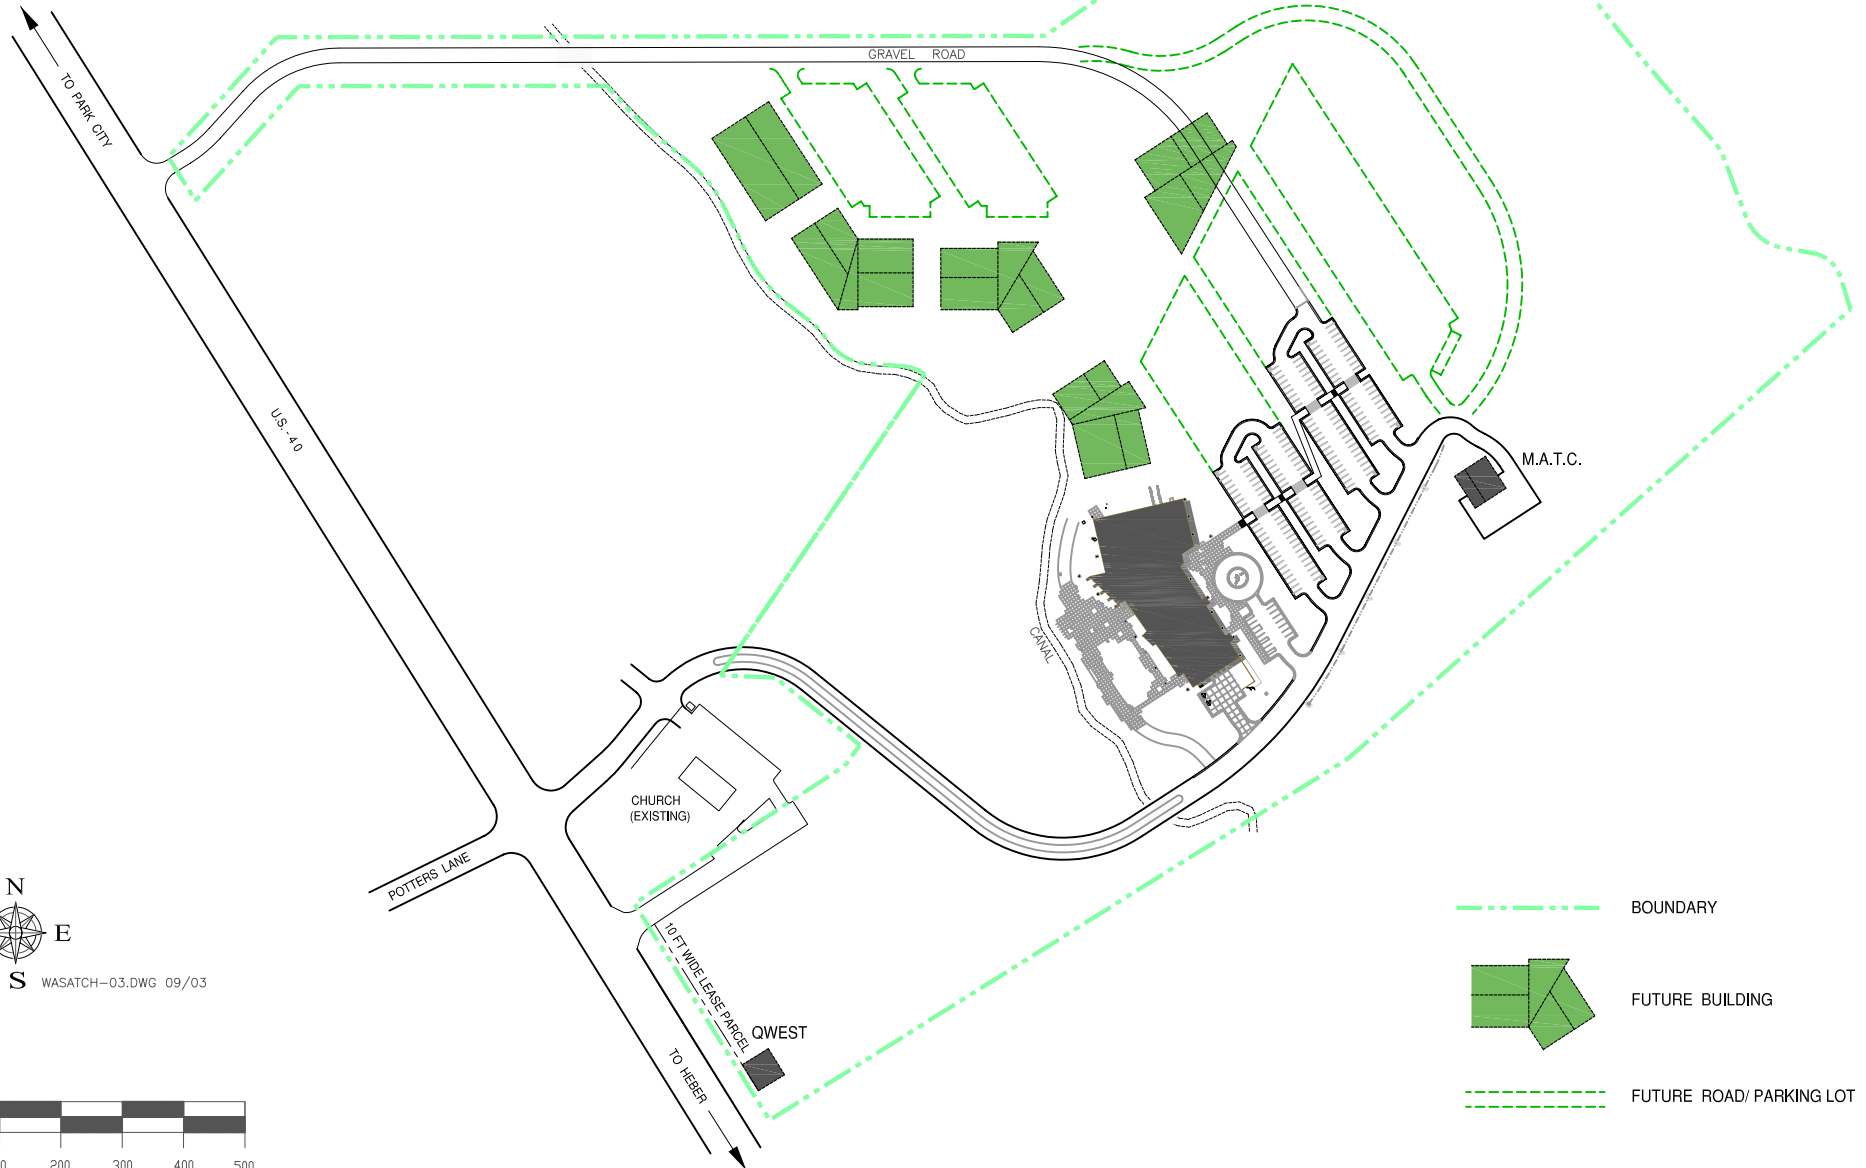

Utah Valley
State College

SPACE PLANNING & DEVELOPMENT

WASATCH CAMPUS MASTER PLAN

WASATCH-03.DWG 09/03

-  BOUNDARY
-  FUTURE BUILDING
-  FUTURE ROAD/PARKING LOT