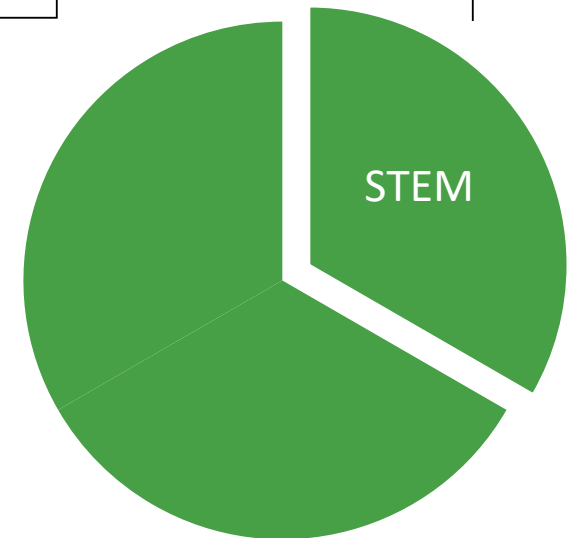

Impact at Scale: 43,099 WOLVERINES

 30% are age 25 or older	 20% are students of color	
 36% are married or in a partnership	 15% support at least one child	
	40% are part-time students	 83% are employed while attending UVU
	29% work more than 31 hours per week	
		38% are first-generation students, meaning that neither of the student's parents completed a bachelor's degree

23-24 Academic Year

104 bachelor's degrees

65 associate degrees

18 master's degrees

88 certificates

1/3 of UVU's bachelor's degrees are in STEM fields