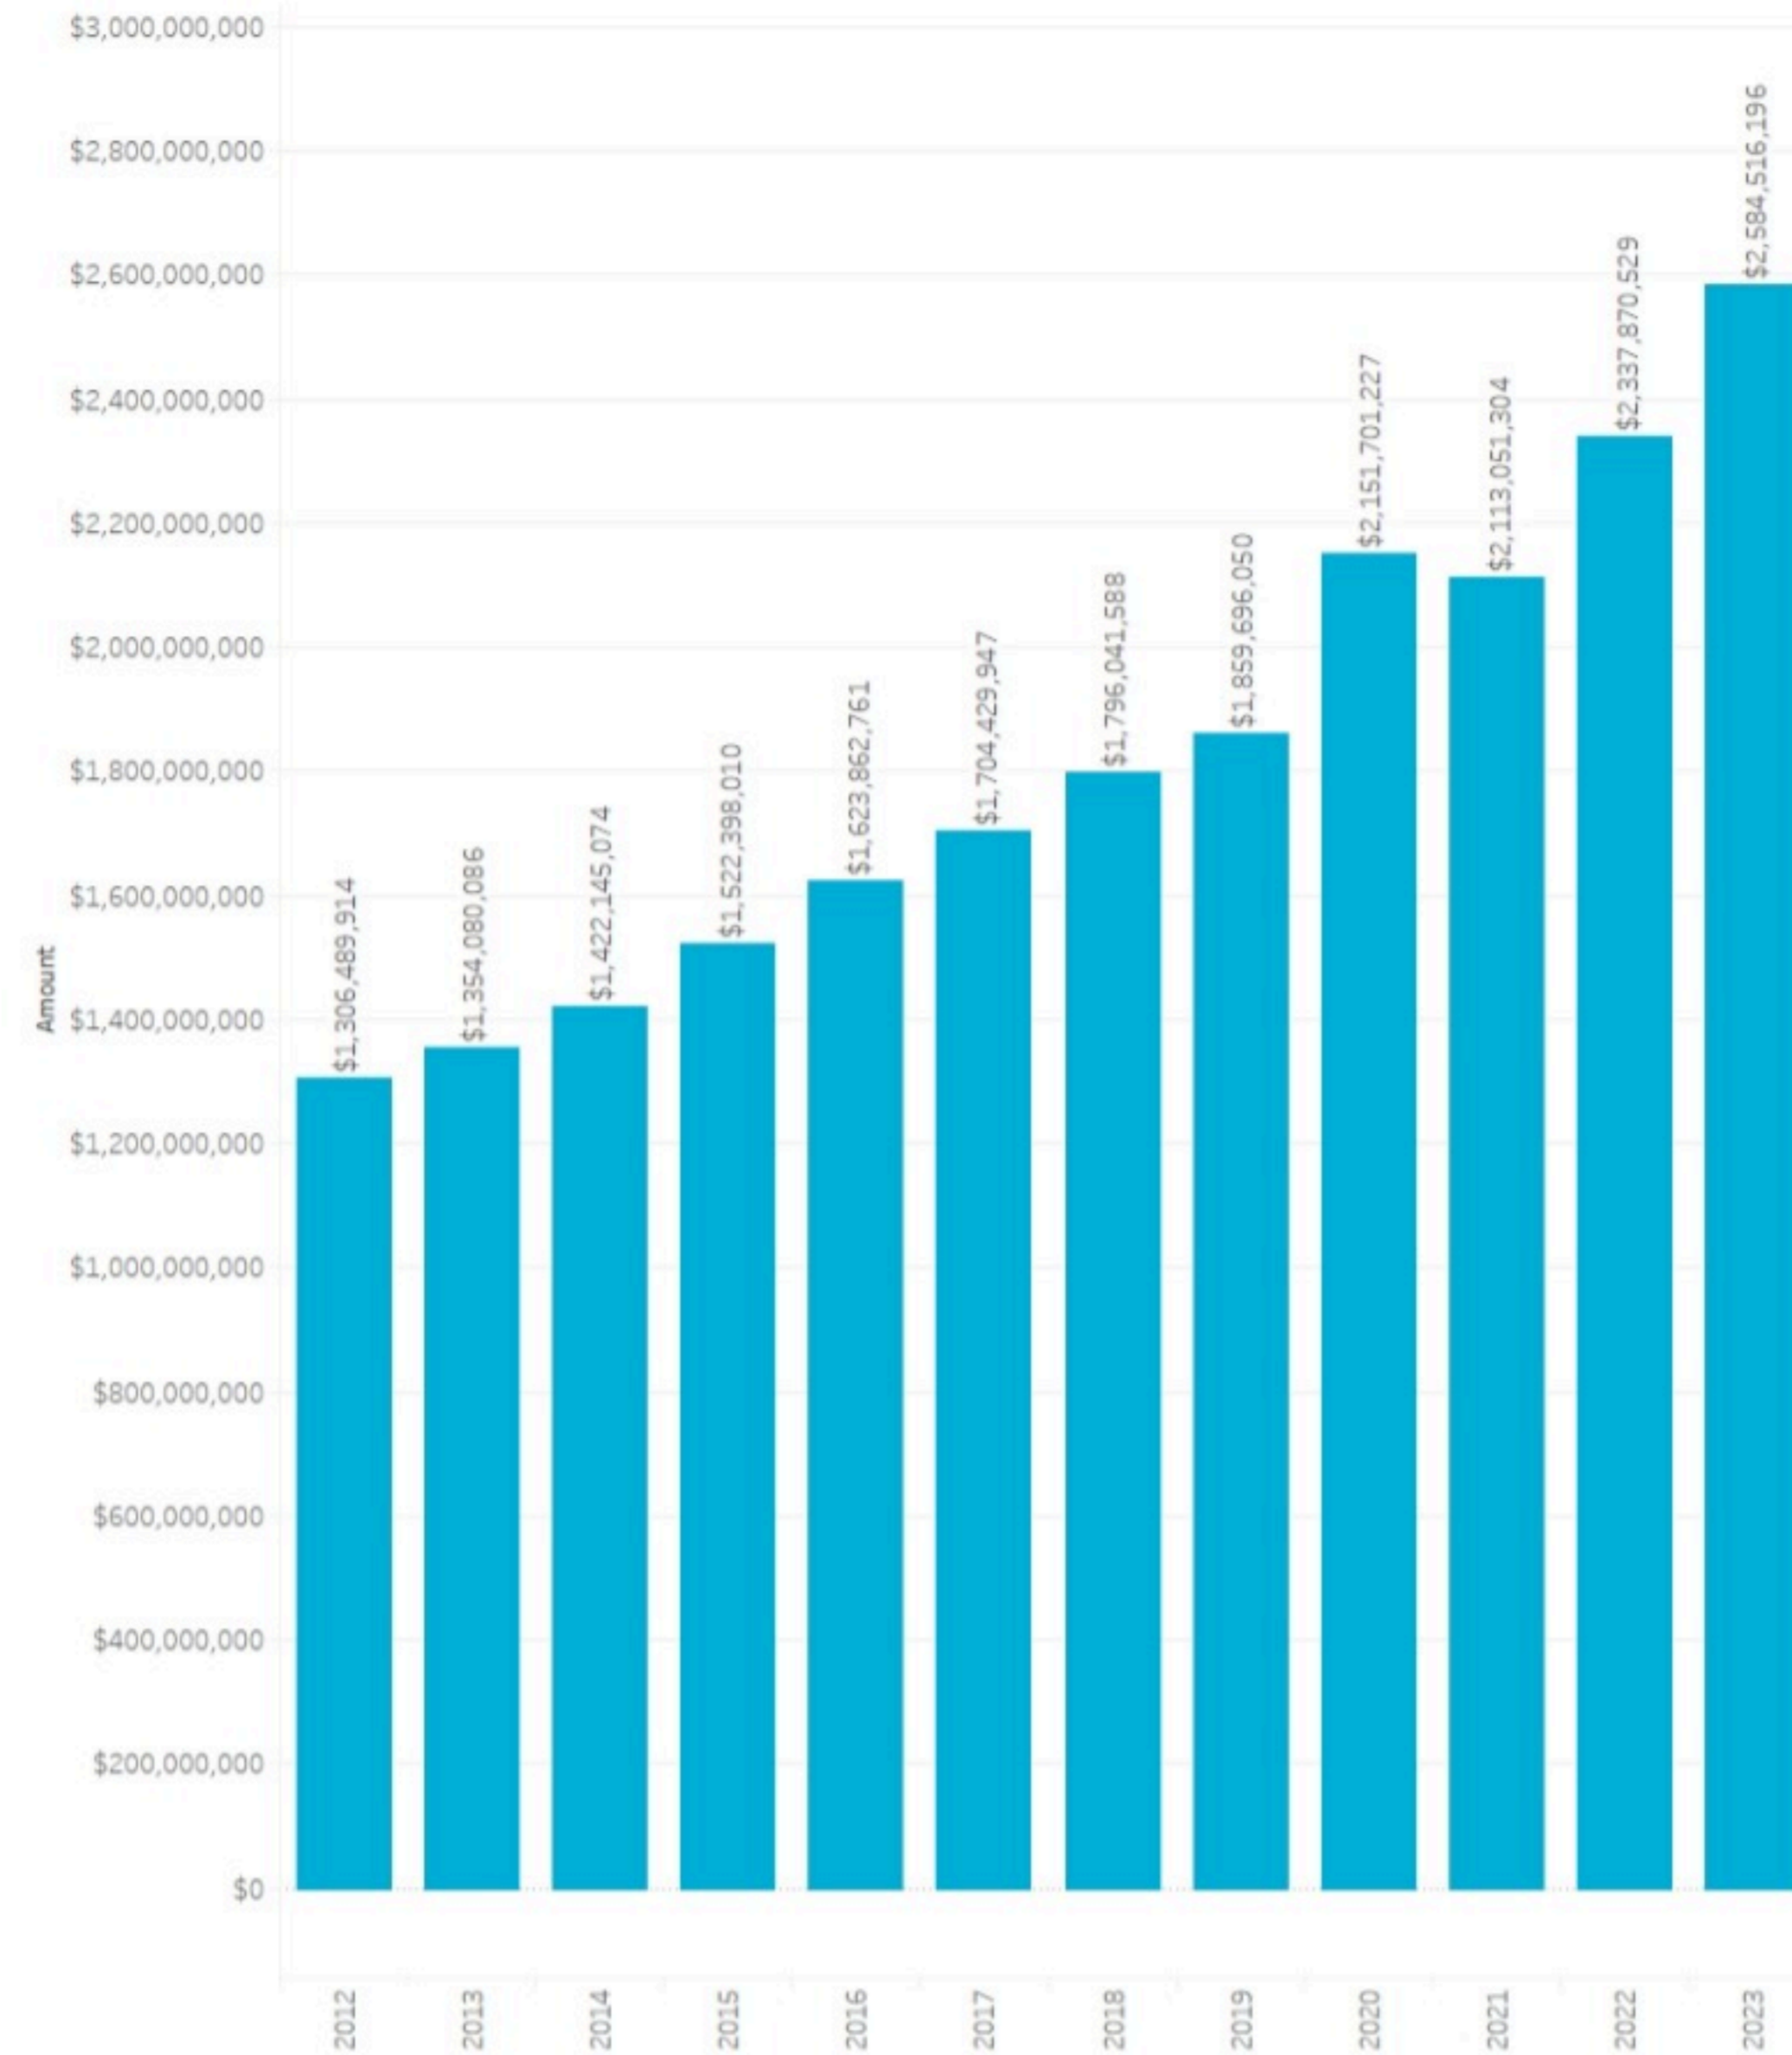

Expenditures by Year

Institution: (All) ▾ |
 Line Item: (All) ▾ |
 Program: (All) ▾ |
 Function: (All) ▾ |
 Account: (All) ▾

Expenditures by Year

← Undo → Redo ↺ Replay ▾ ↶ Revert 🔄 Refresh ⏸ Pause
 🔗 Share 📄 Download 🖥 Full Screen