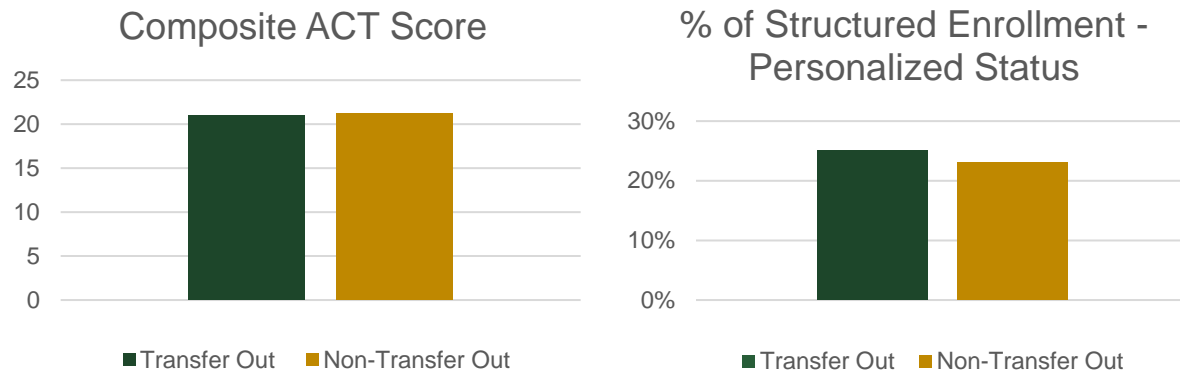

Transfer-Out Students

2011 – 2012 Incoming Cohortⁱ

9,414 students

8,650 in adjusted cohortⁱⁱ

2,160 students transferred out

40.6% of students who transferred out earned at least one degree ⁱⁱⁱ

How do transfer-out students compare to students who did not transfer?