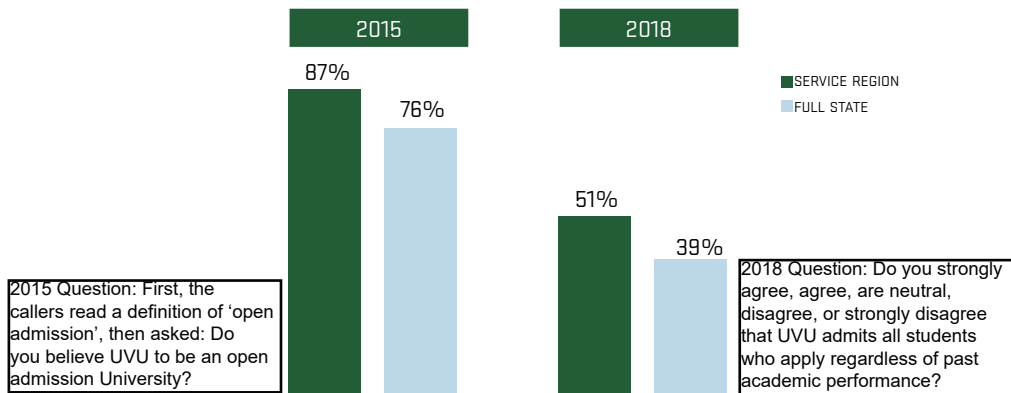

COMMUNITY SURVEY

UVU provides accessible, equitable, and culturally diverse learning experiences and resources for students of all backgrounds, including those historically underrepresented in higher education.

Is UVU open admission?

Respondents who said they believe UVU is open admission (Agree or Strongly Agree)

Quality of Community Events

(Agree or Strongly Agree)

UVU's survey of the community is conducted every three years by UVU's Institutional Research. 2018 administration collected 1,275 responses from community members.