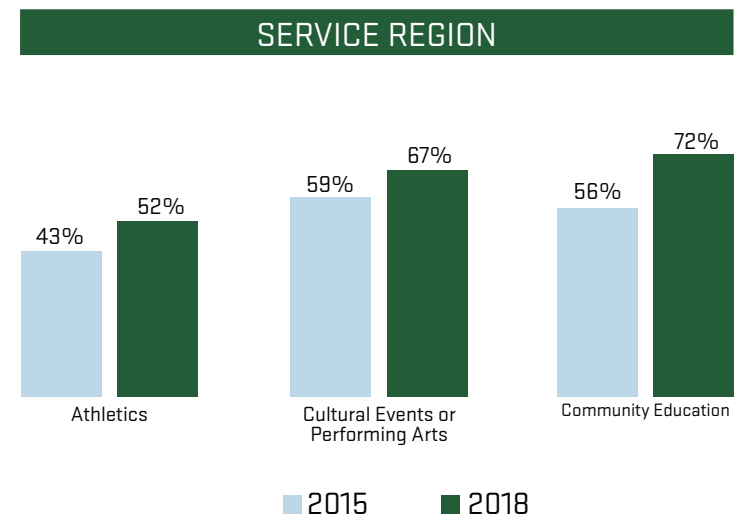

COMMUNITY SURVEY

UVU provides accessible, equitable, and culturally diverse learning experiences and resources for students of all backgrounds, including those historically underrepresented in higher education.

Is UVU open admission?

Respondents who said they believe UVU is open admission (Agree or Strongly Agree)

Quality of Community Events

(Agree or Strongly Agree)

UVU's survey of the community is conducted every three years by UVU's Institutional Research. 2018 administration collected 1,275 responses from community members.