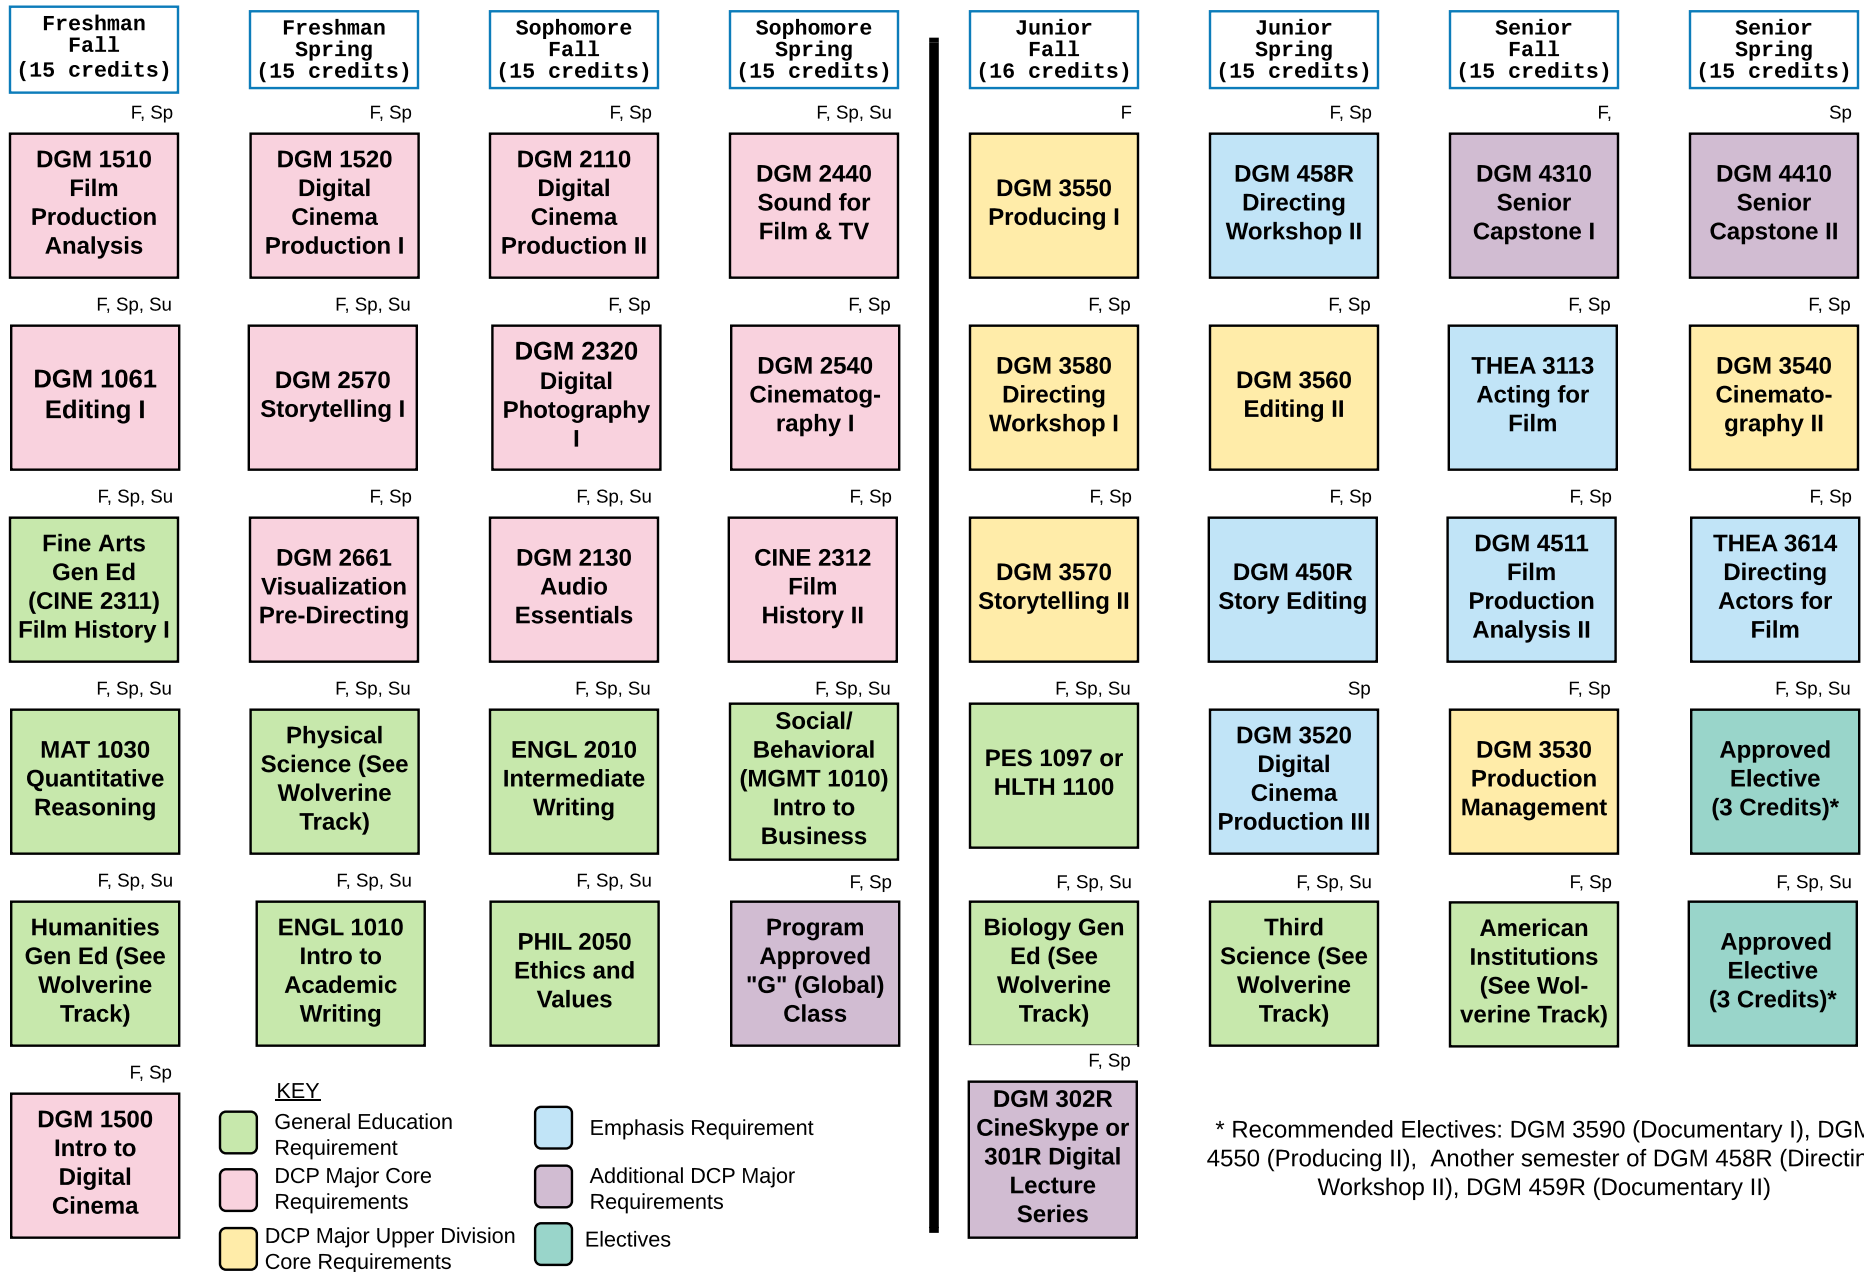

DIGITAL CINEMA PRODUCTION FLOWCHART (DIRECTING)

* Recommended Electives: DGM 3590 (Documentary I), DGM 4550 (Producing II), Another semester of DGM 458R (Directing Workshop II), DGM 459R (Documentary II)