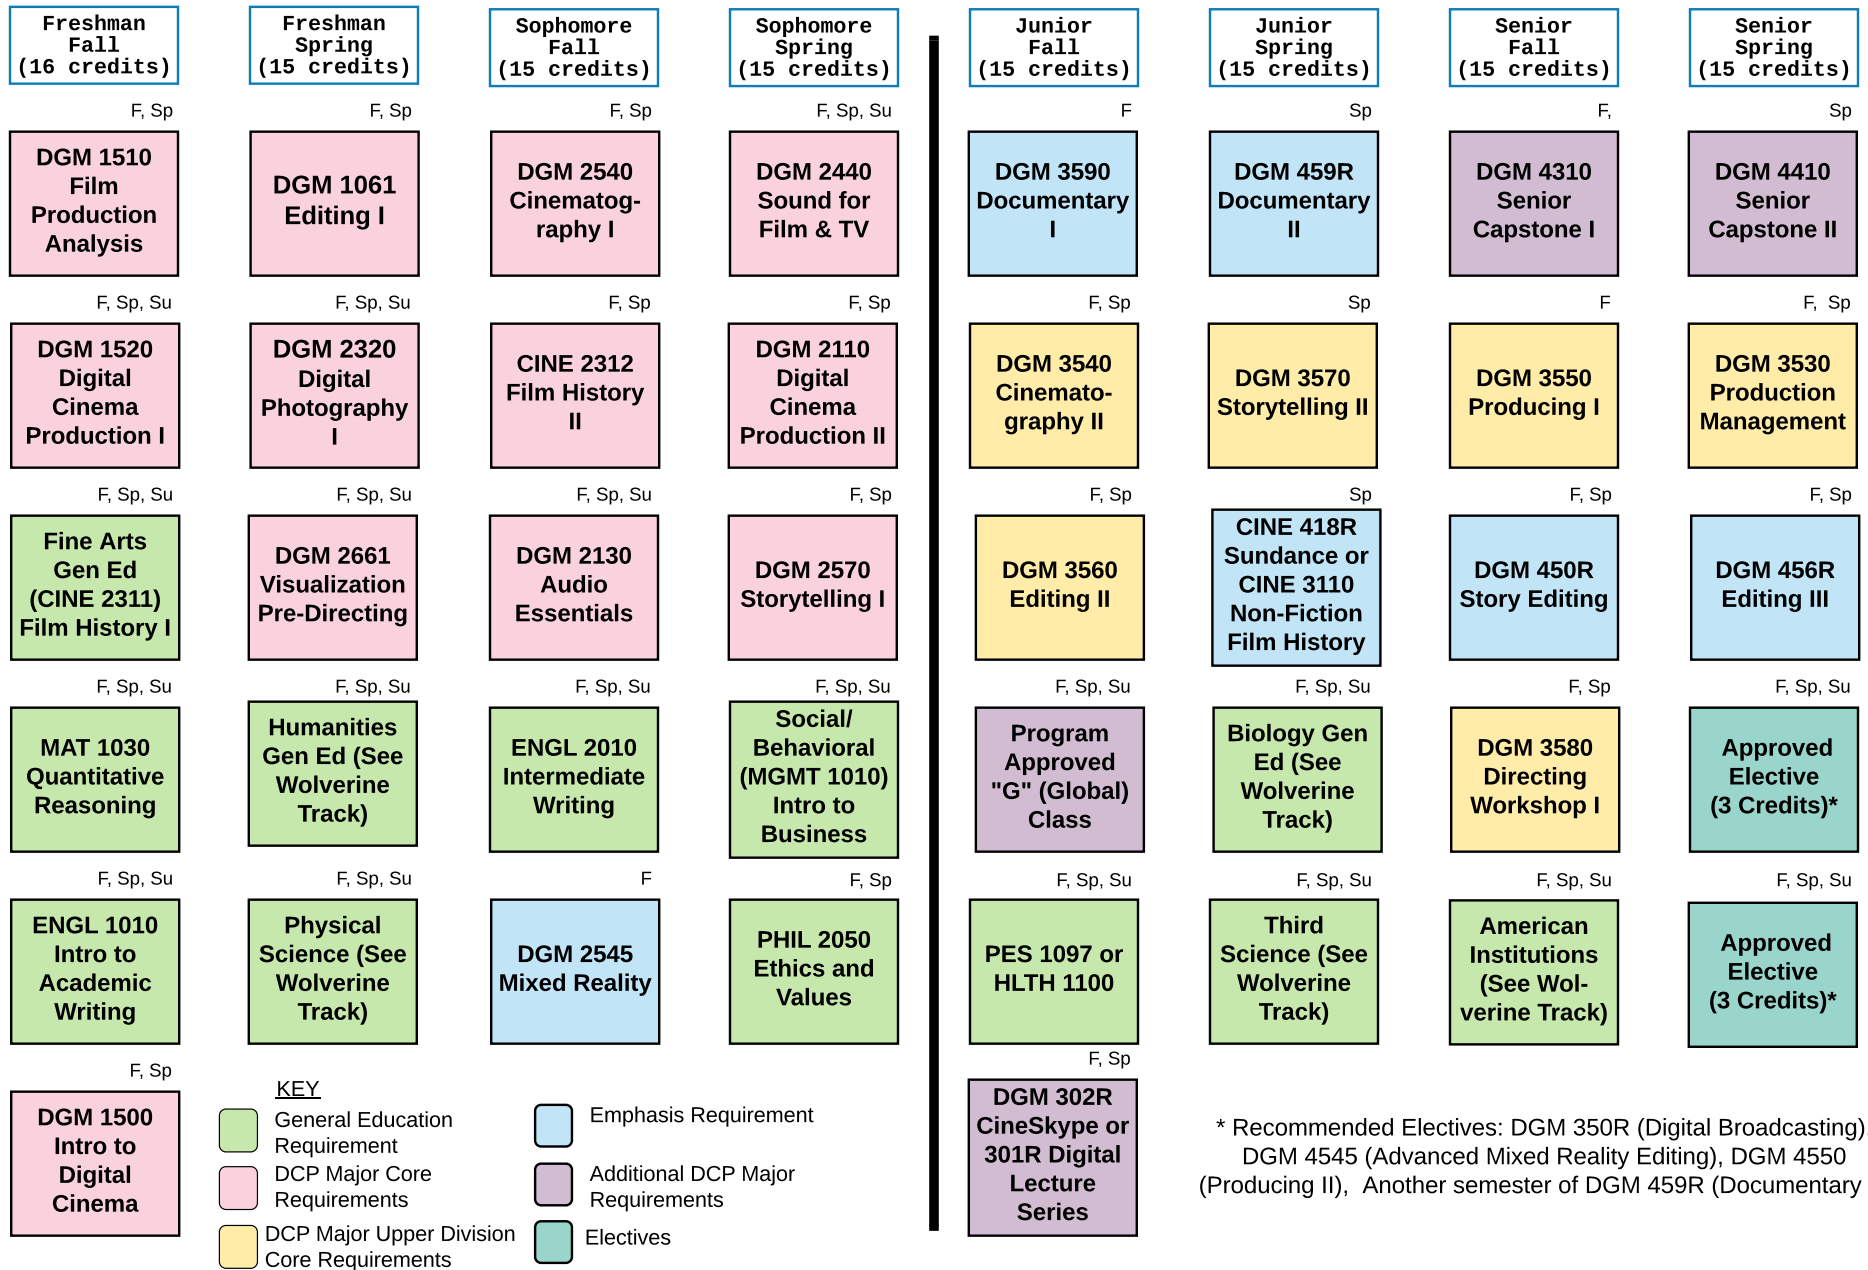

DIGITAL CINEMA PRODUCTION FLOWCHART (DOCUMENTARY)

KEY

- General Education Requirement
- DCP Major Core Requirements
- DCP Major Upper Division Core Requirements
- Emphasis Requirement
- Additional DCP Major Requirements
- Electives

* Recommended Electives: DGM 350R (Digital Broadcasting), DGM 4545 (Advanced Mixed Reality Editing), DGM 4550 (Producing II), Another semester of DGM 459R (Documentary II)