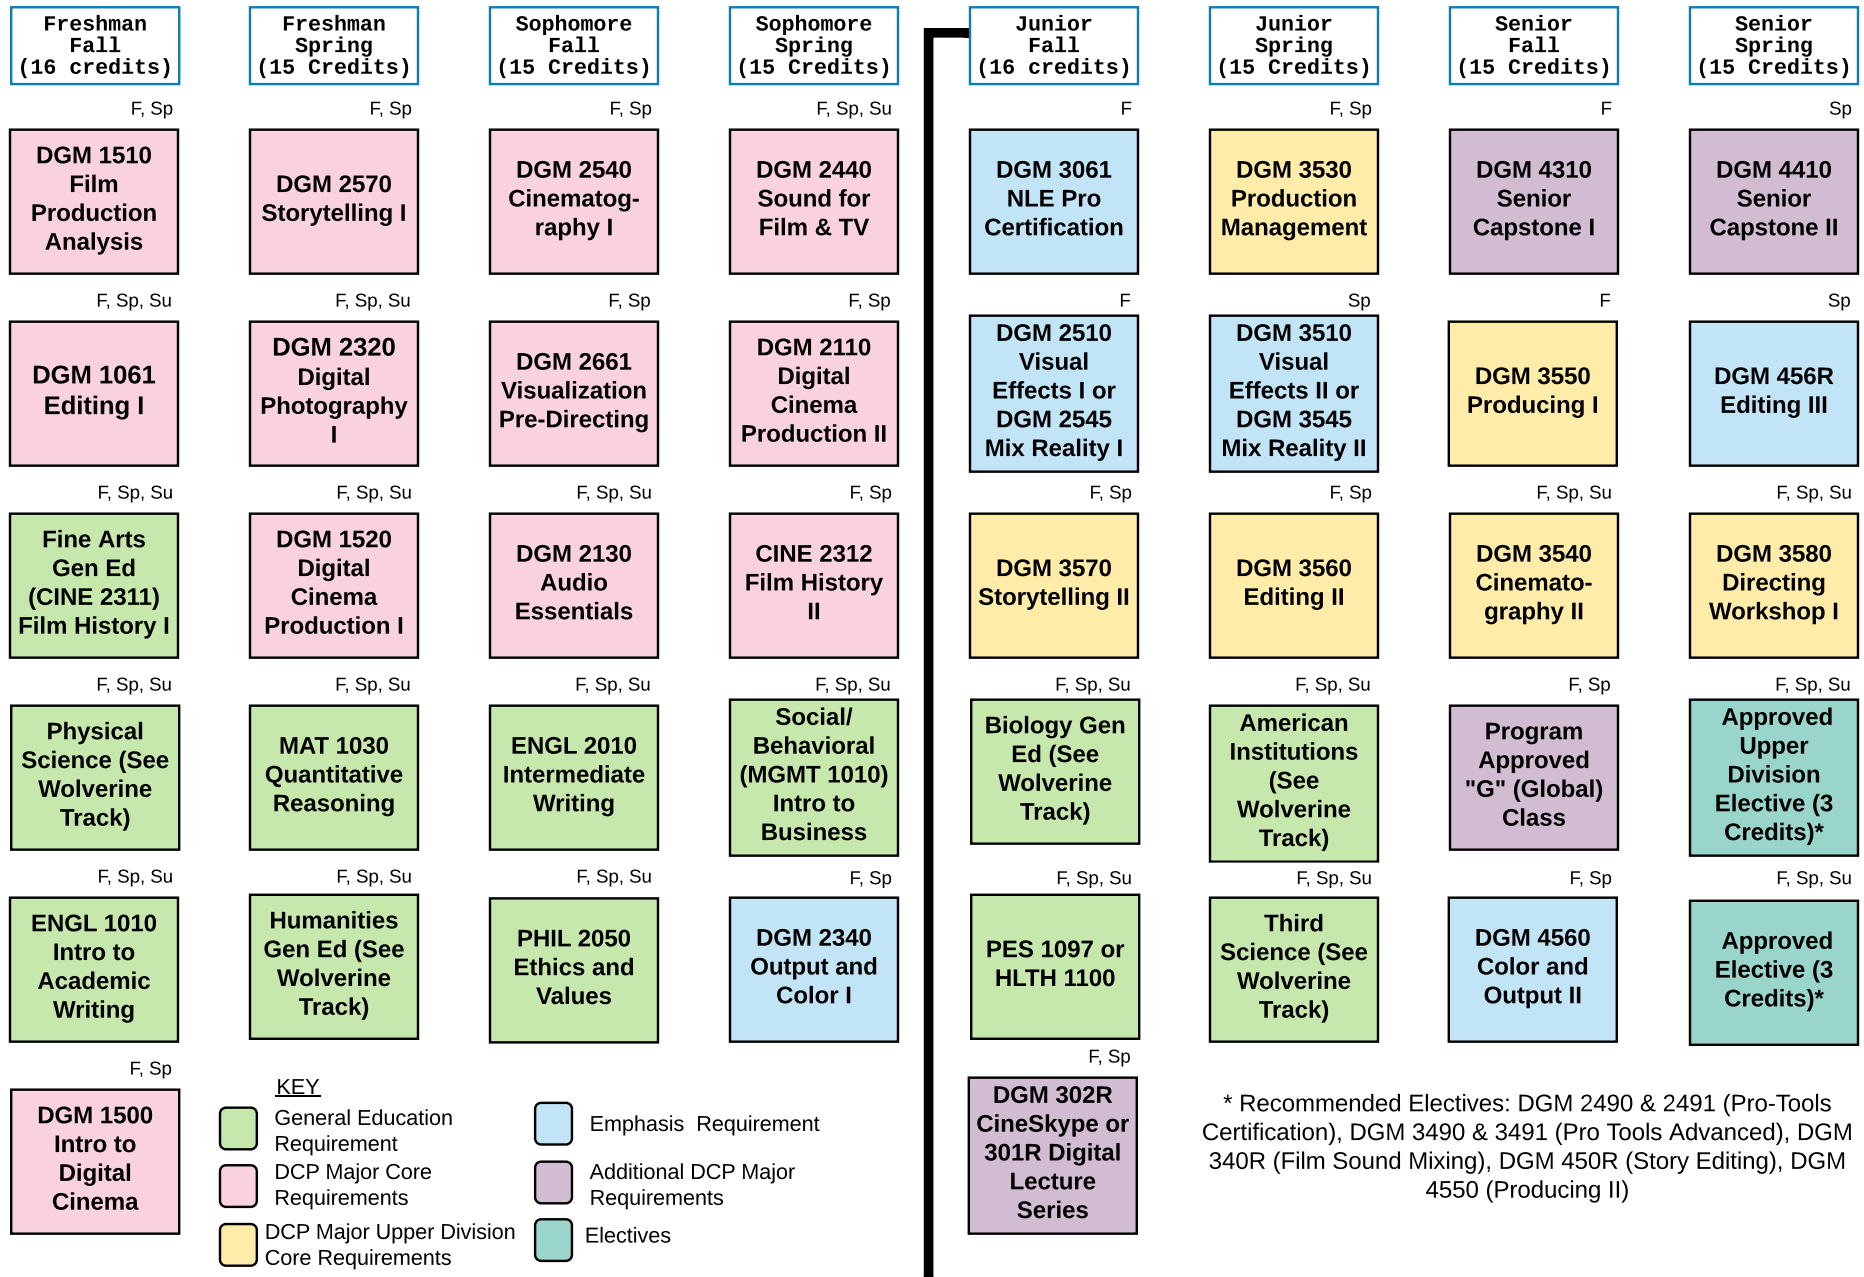

DIGITAL CINEMA PRODUCTION FLOWCHART (POST PRODUCTION)

* Recommended Electives: DGM 2490 & 2491 (Pro-Tools Certification), DGM 3490 & 3491 (Pro Tools Advanced), DGM 340R (Film Sound Mixing), DGM 450R (Story Editing), DGM 4550 (Producing II)