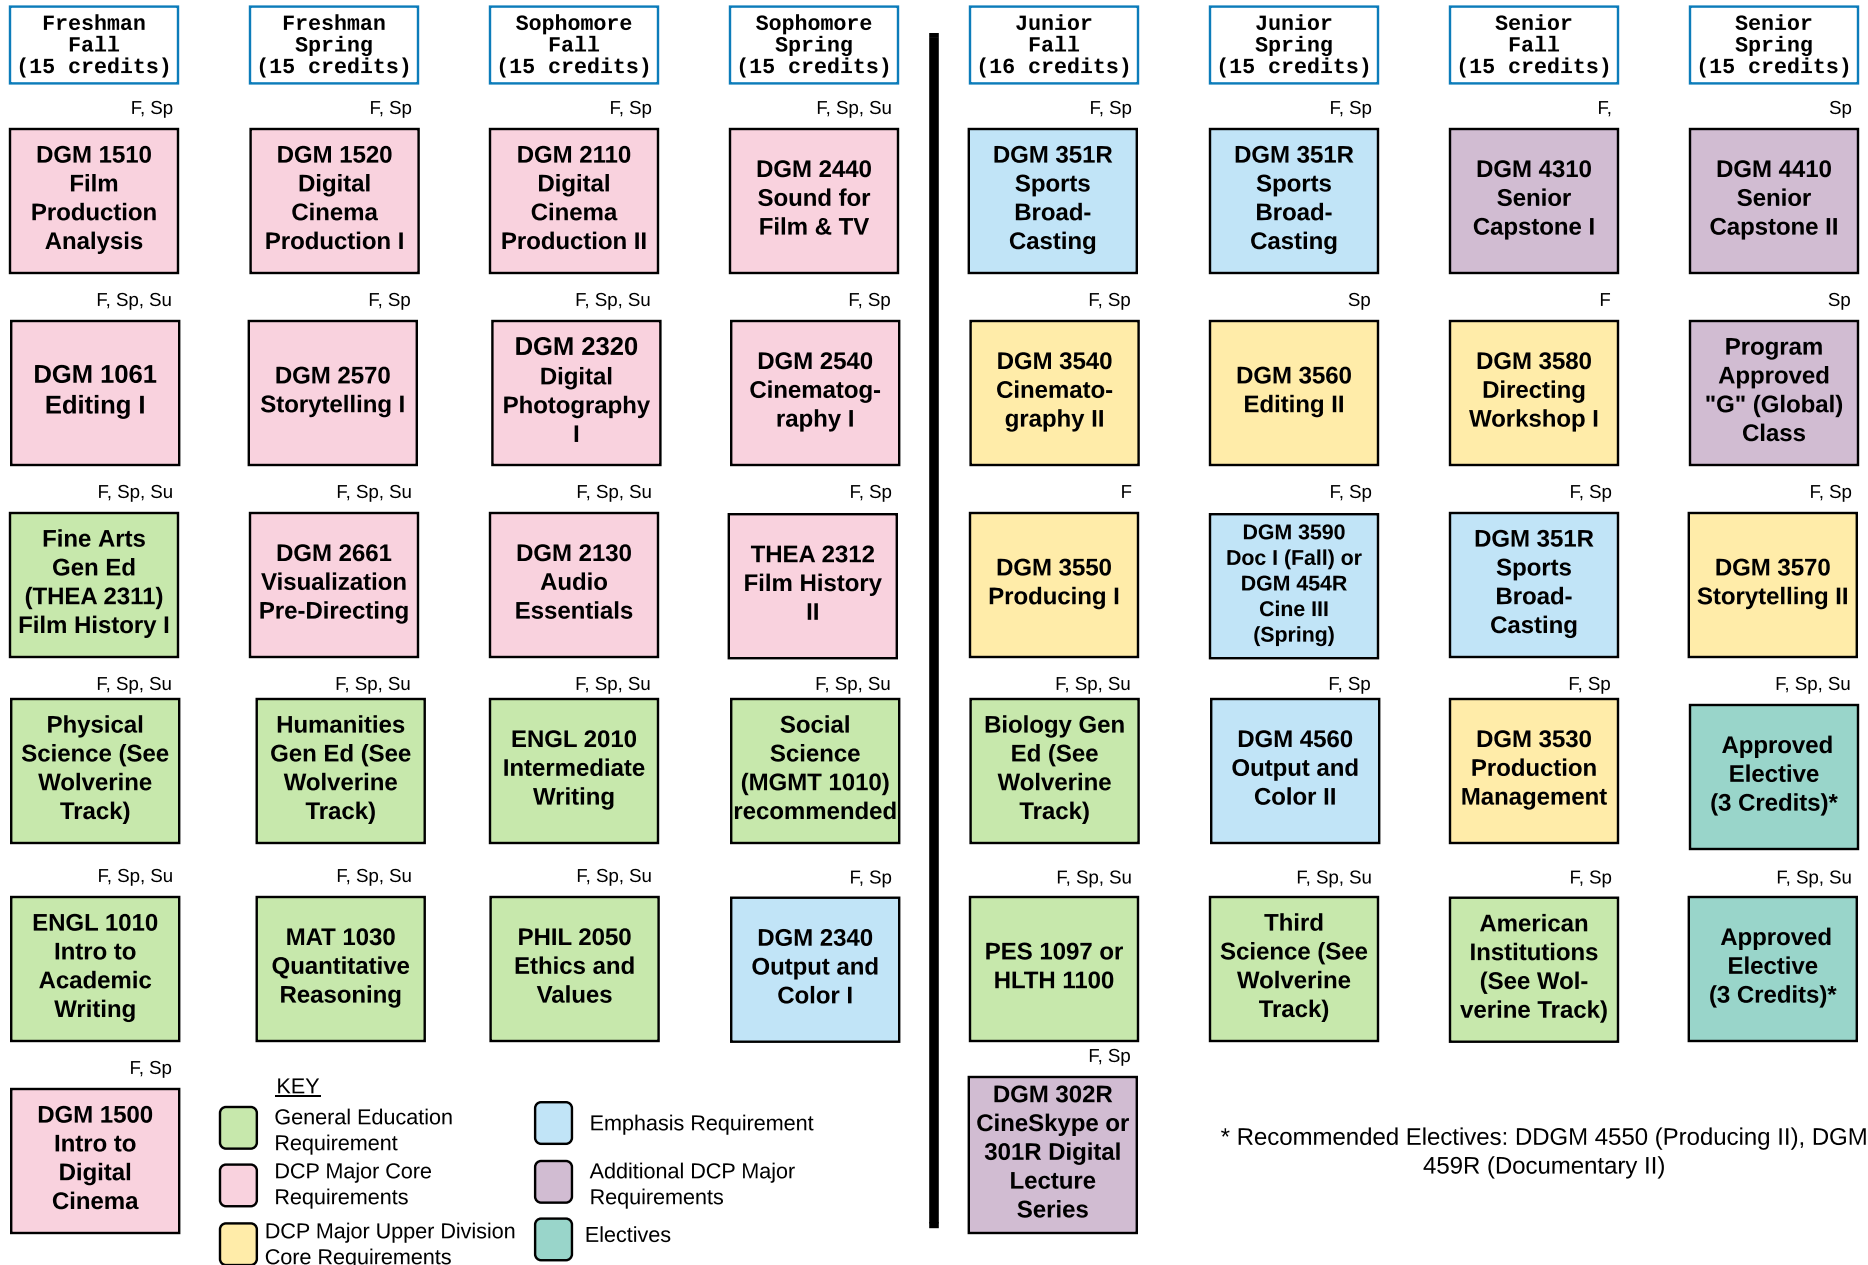

# DIGITAL CINEMA PRODUCTION FLOWCHART (SPORTS BROADCASTING PRODUCTION)

**KEY**

- General Education Requirement
- DCP Major Core Requirements
- DCP Major Upper Division Core Requirements
- Emphasis Requirement
- Additional DCP Major Requirements
- Electives

\* Recommended Electives: DDGM 4550 (Producing II), DGM 459R (Documentary II)