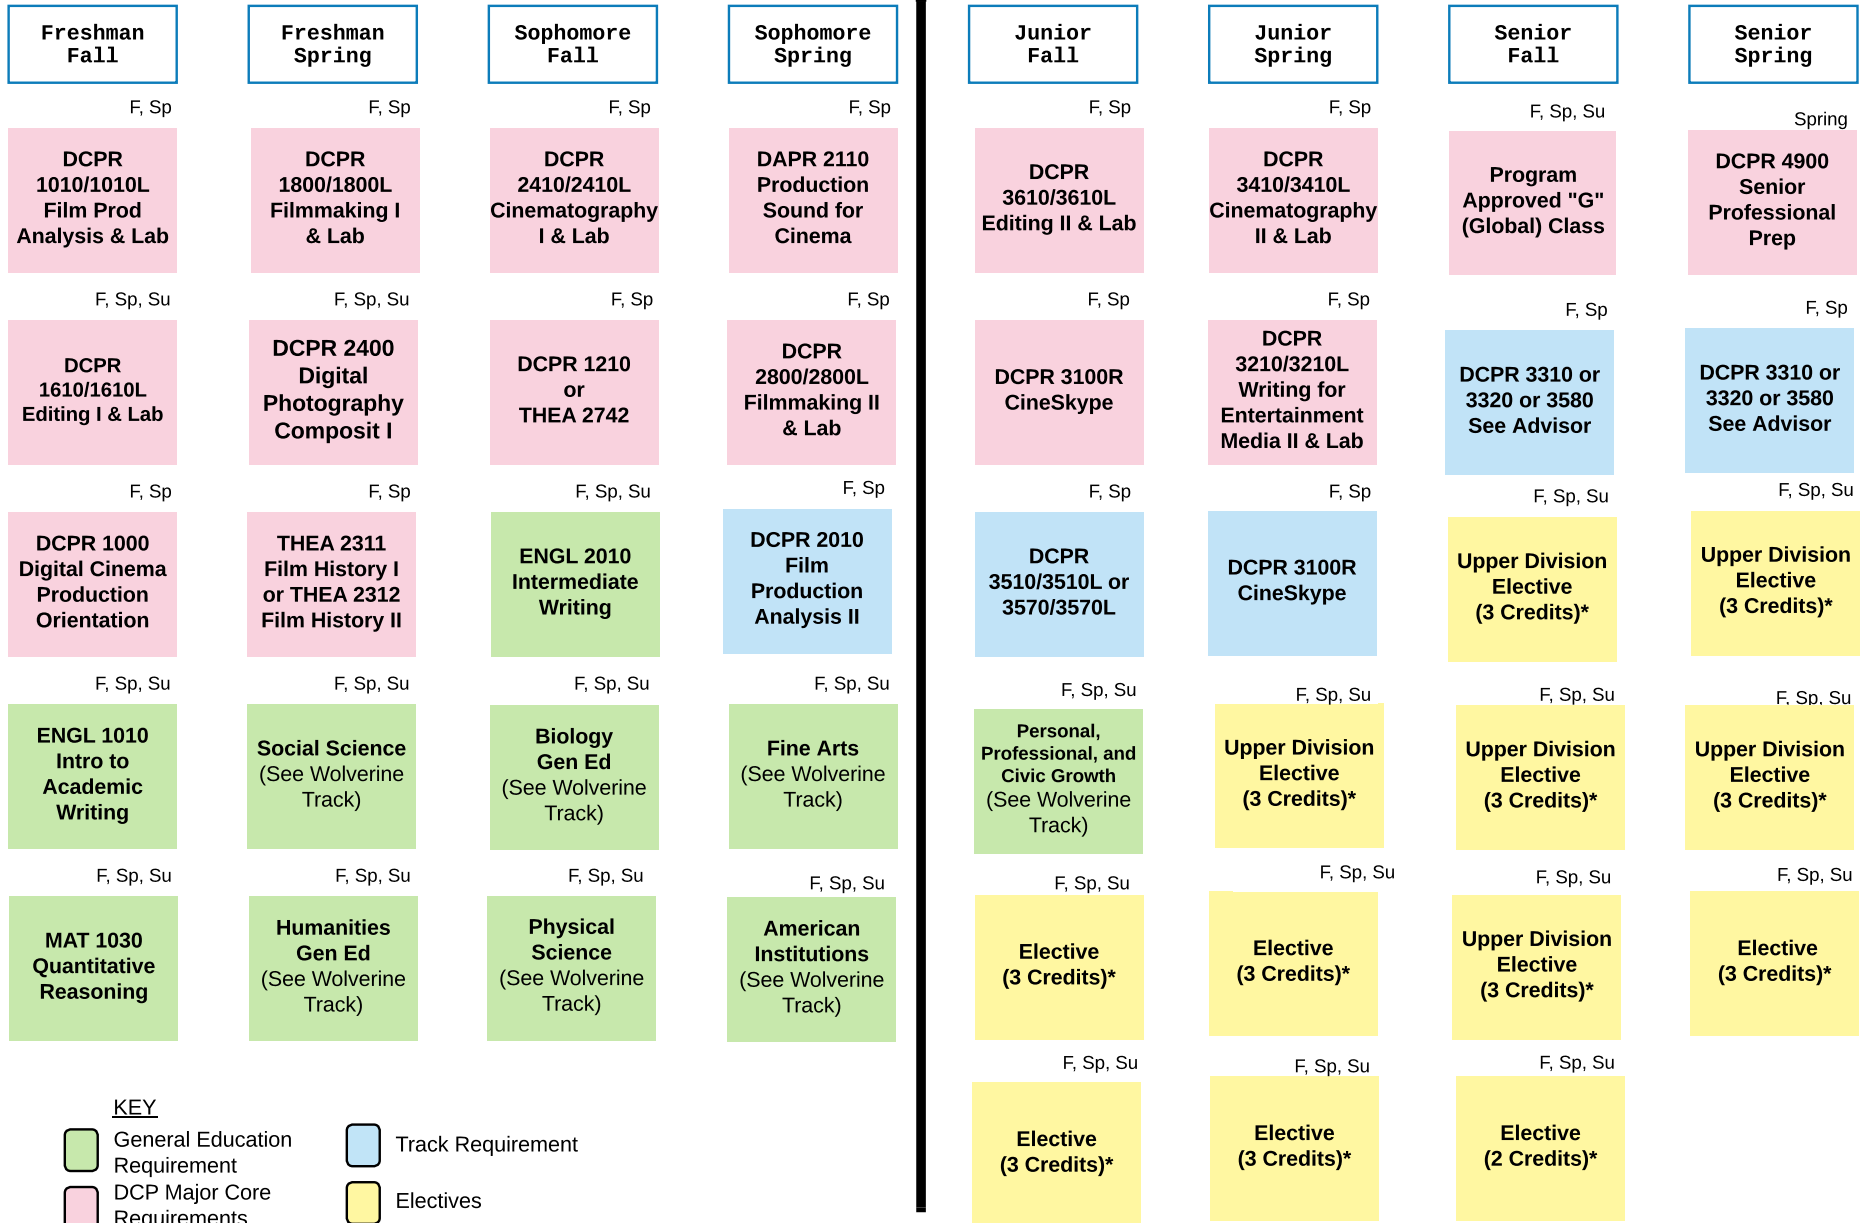

DIGITAL CINEMA PRODUCTION FLOWCHART (GENERAL)

KEY

- General Education Requirement
- Track Requirement
- DCP Major Core Requirements
- Electives

*See advisor for assistance on elective credits