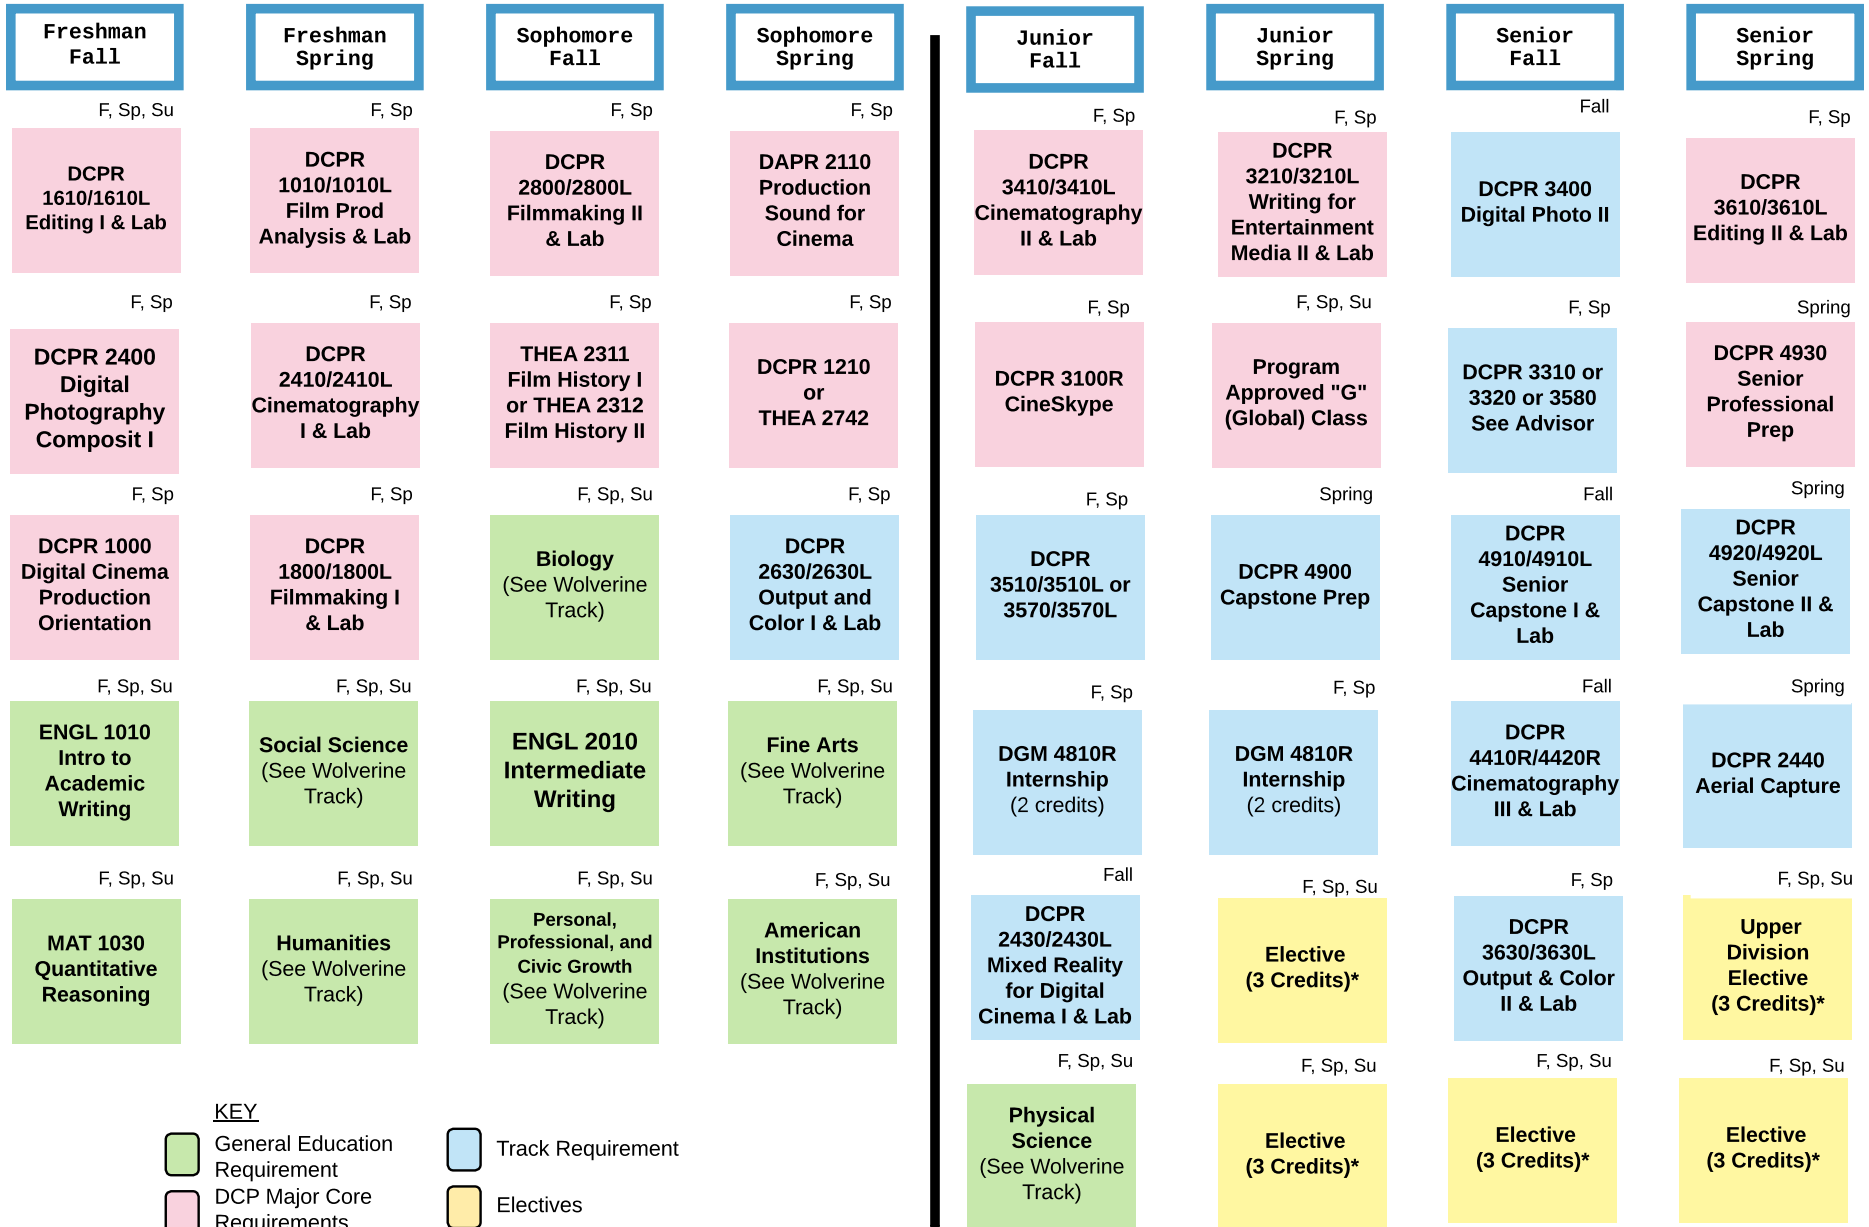

DIGITAL CINEMA PRODUCTION FLOWCHART (CINEMATOGRAPHY)

KEY

- General Education Requirement
- DCP Major Core Requirements
- Track Requirement
- Electives

*See advisor for assistance on elective credits