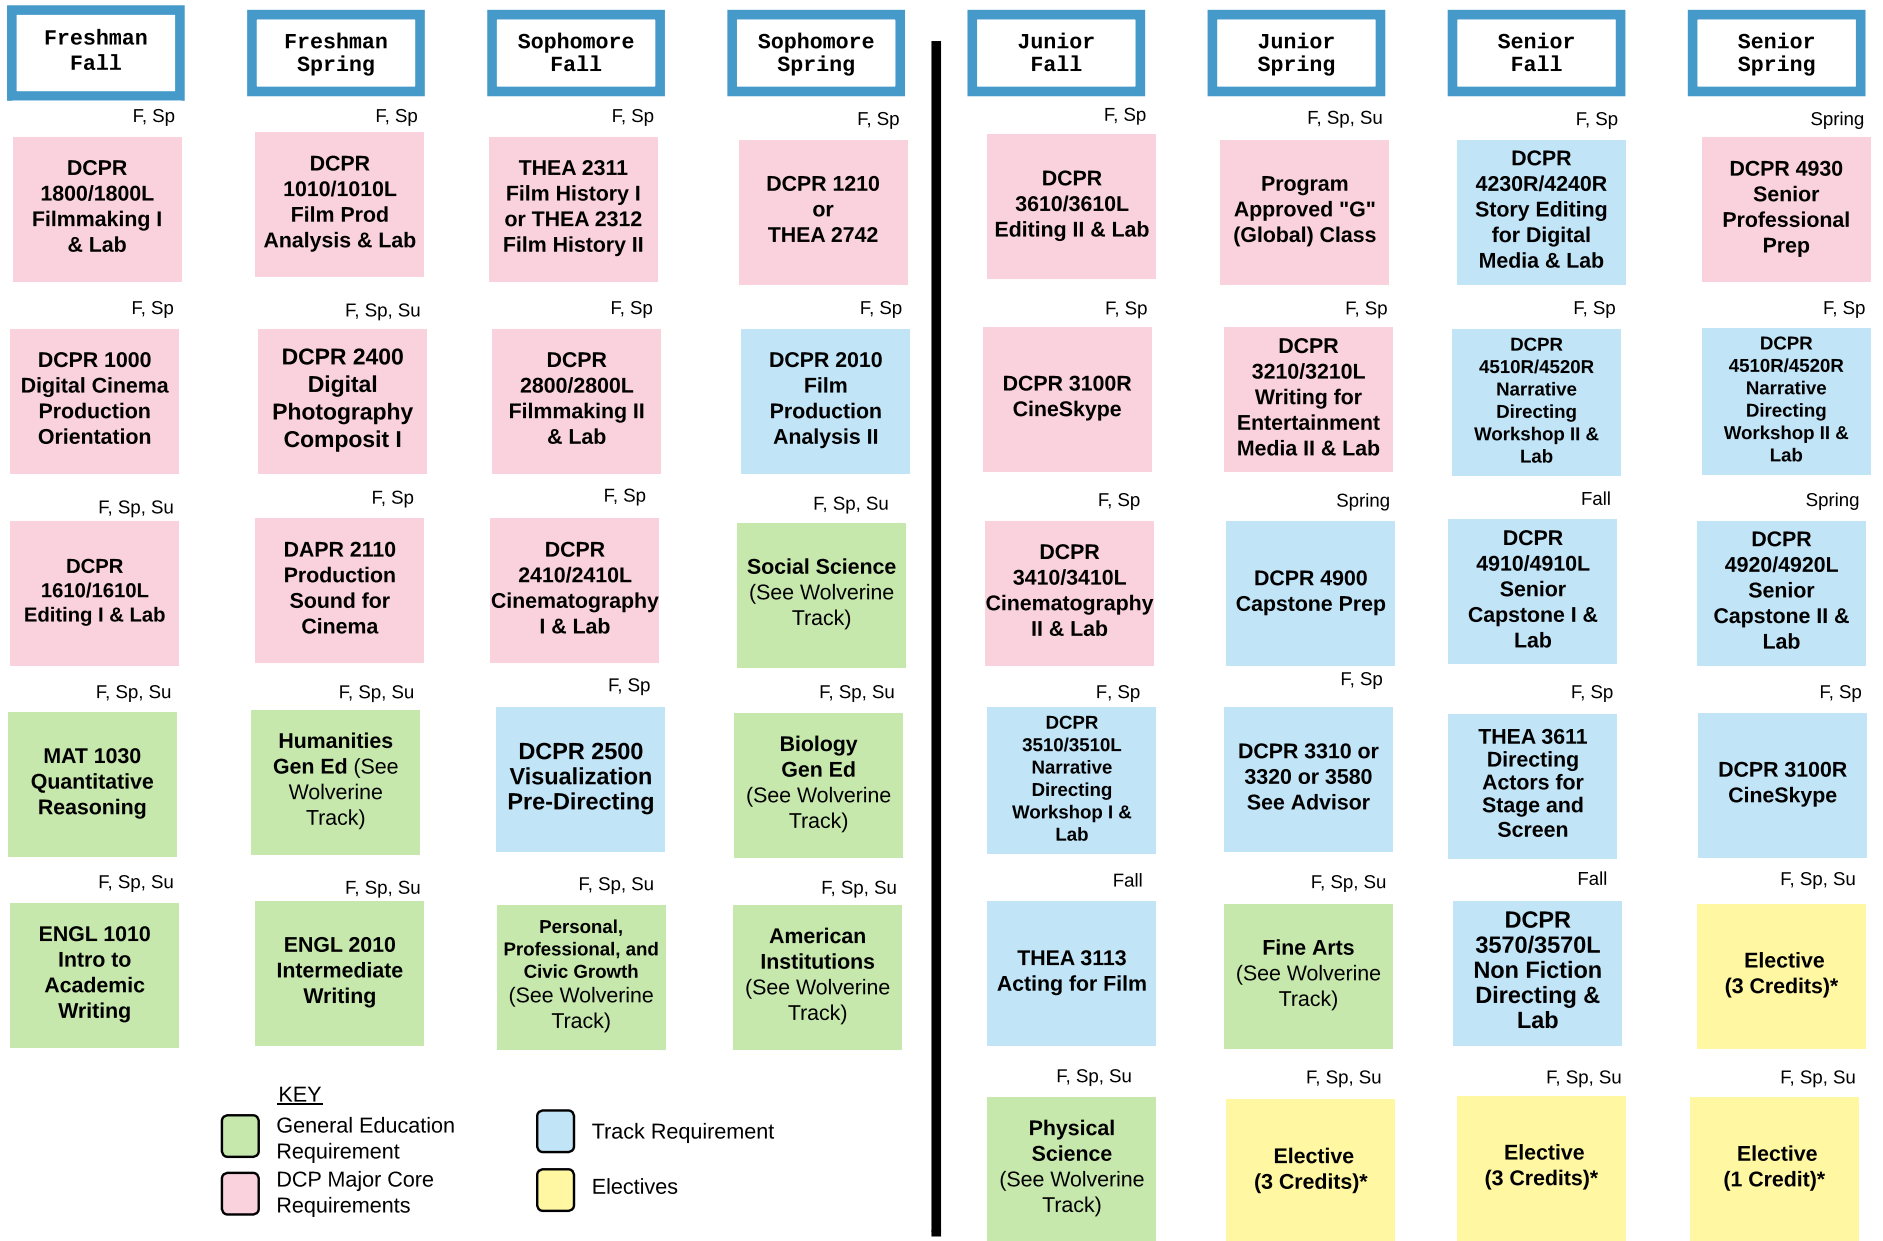

DIGITAL CINEMA PRODUCTION FLOWCHART (NARRATIVE DIRECTING)

KEY

- General Education Requirement
- DCP Major Core Requirements
- Track Requirement
- Electives

*See advisor for assistance on elective credits