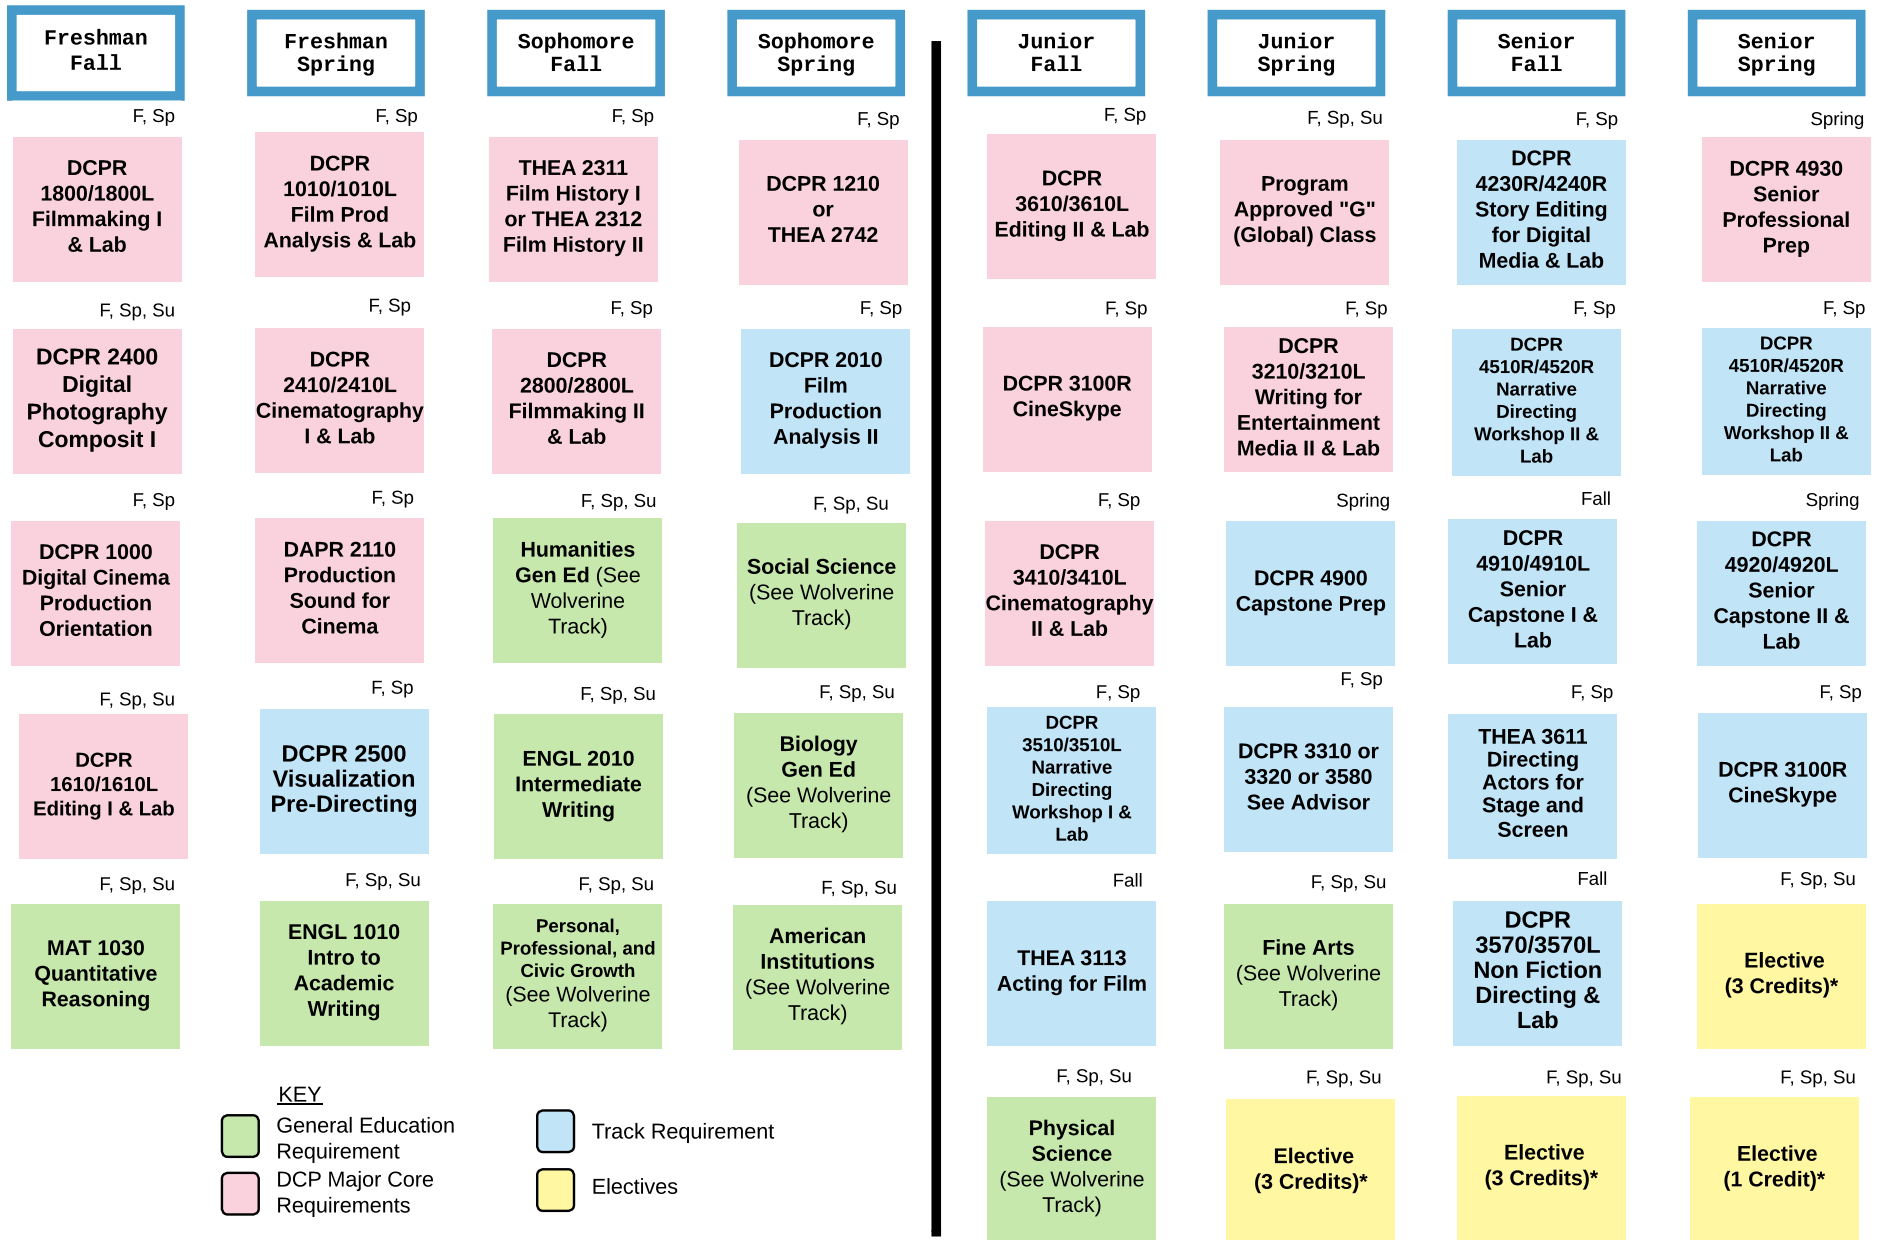

DIGITAL CINEMA PRODUCTION FLOWCHART (NARRATIVE DIRECTING)

KEY

- General Education Requirement
- DCP Major Core Requirements
- Track Requirement
- Electives

*See advisor for assistance on elective credits