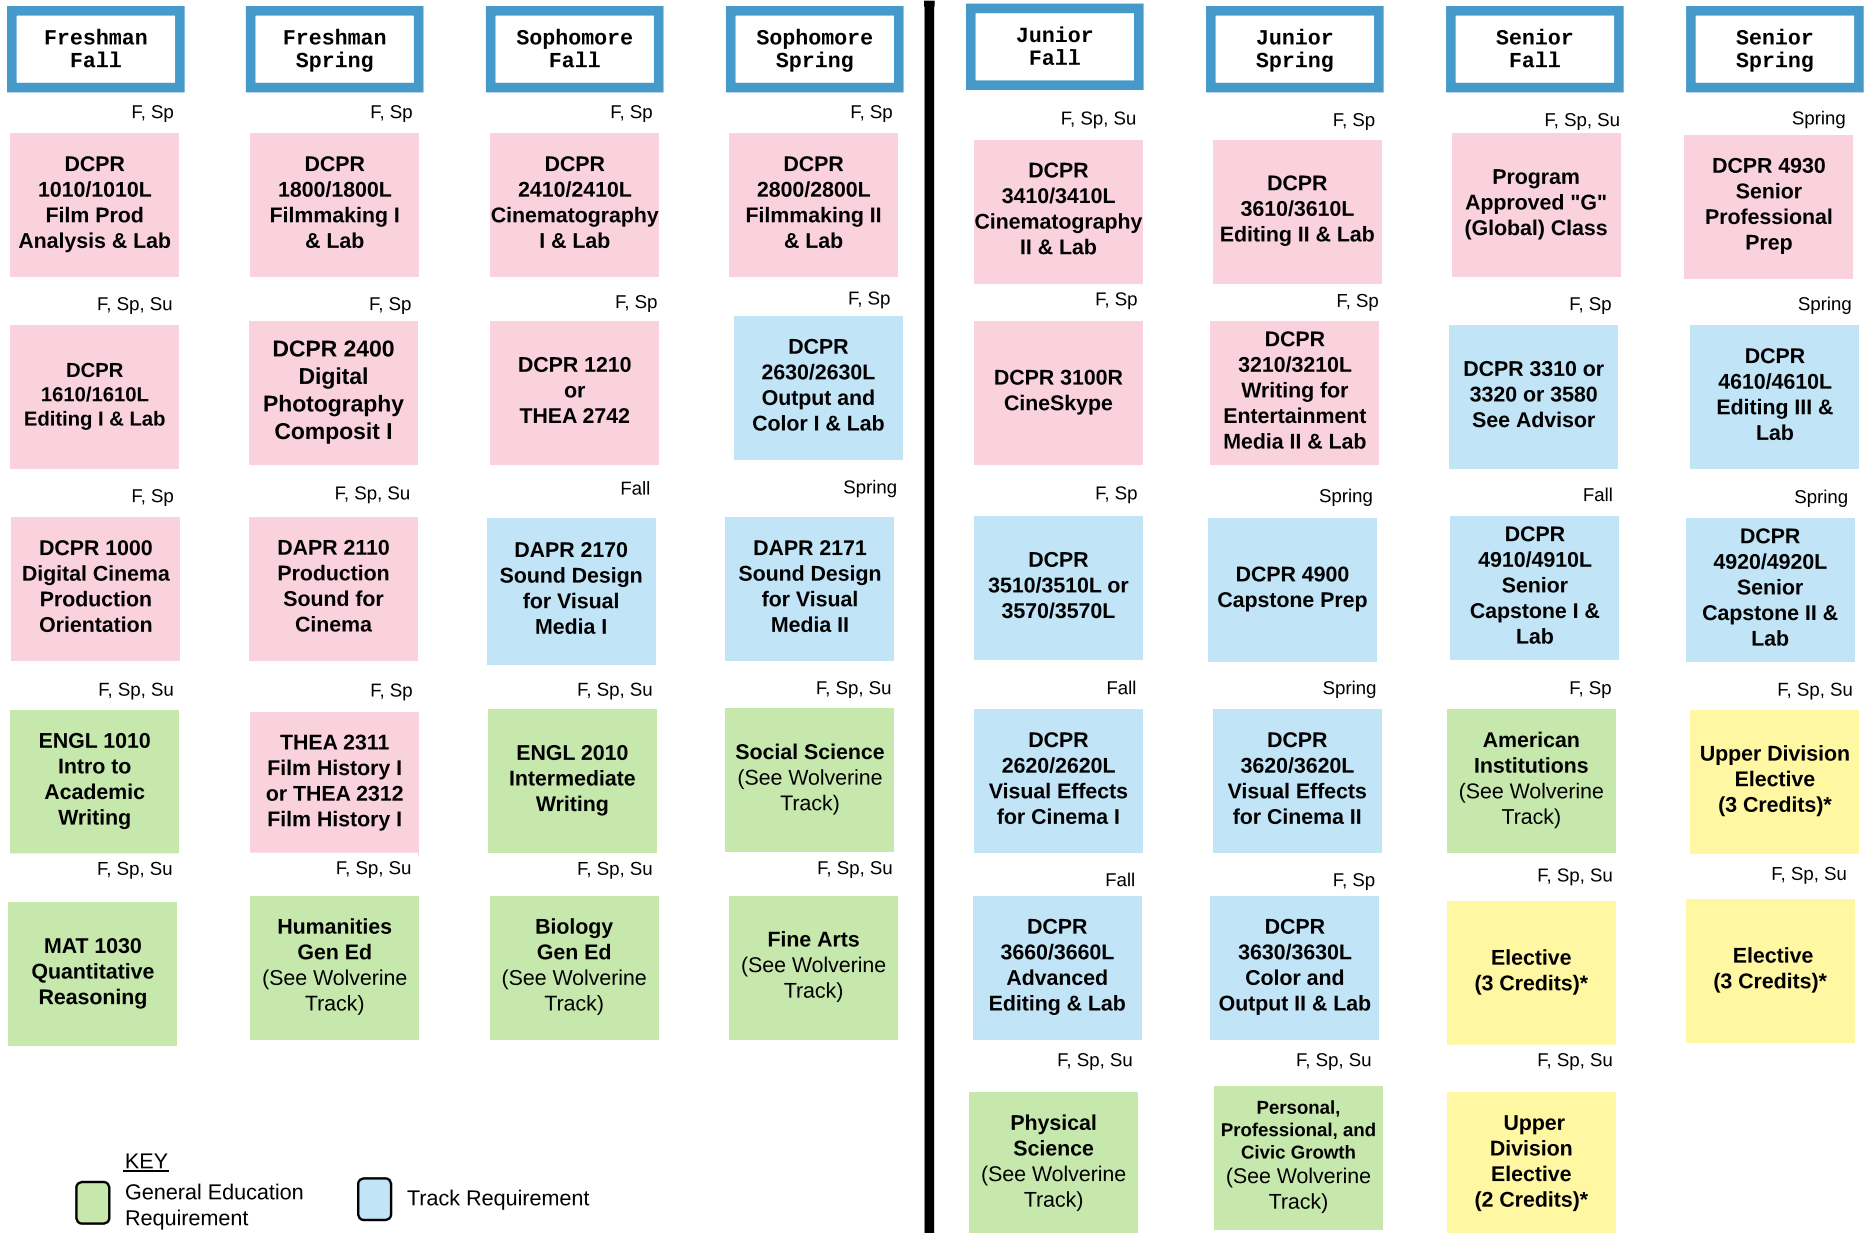

# DIGITAL CINEMA PRODUCTION FLOWCHART (POST PRODUCTION)

**KEY**

- General Education Requirement
- DCP Major Core Requirements
- Track Requirement
- Electives

\*See advisor for assistance on elective credits