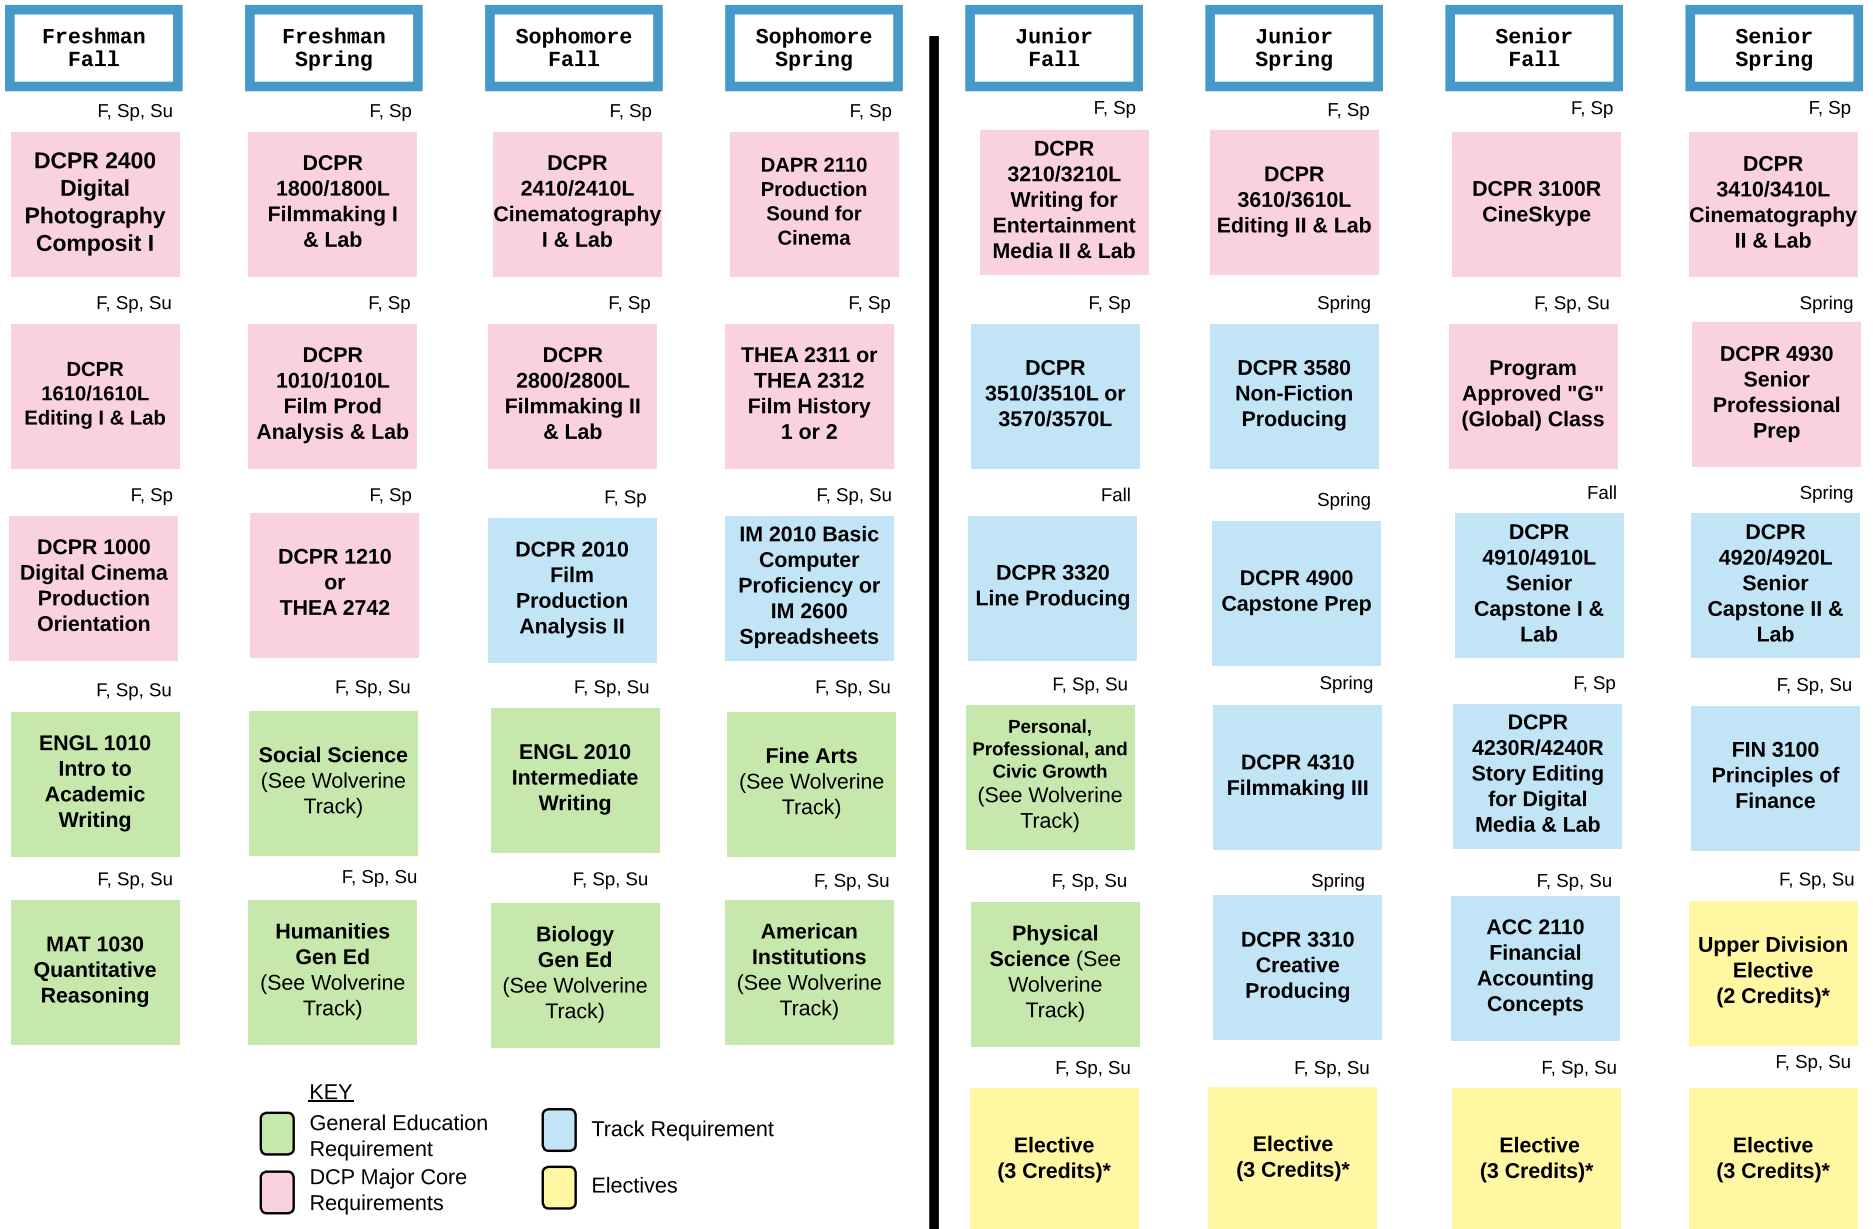

# DIGITAL CINEMA PRODUCTION FLOWCHART (PRODUCING)

**KEY**

- General Education Requirement
- DCP Major Core Requirements
- Track Requirement
- Electives

\*See advisor for assistance on elective credits