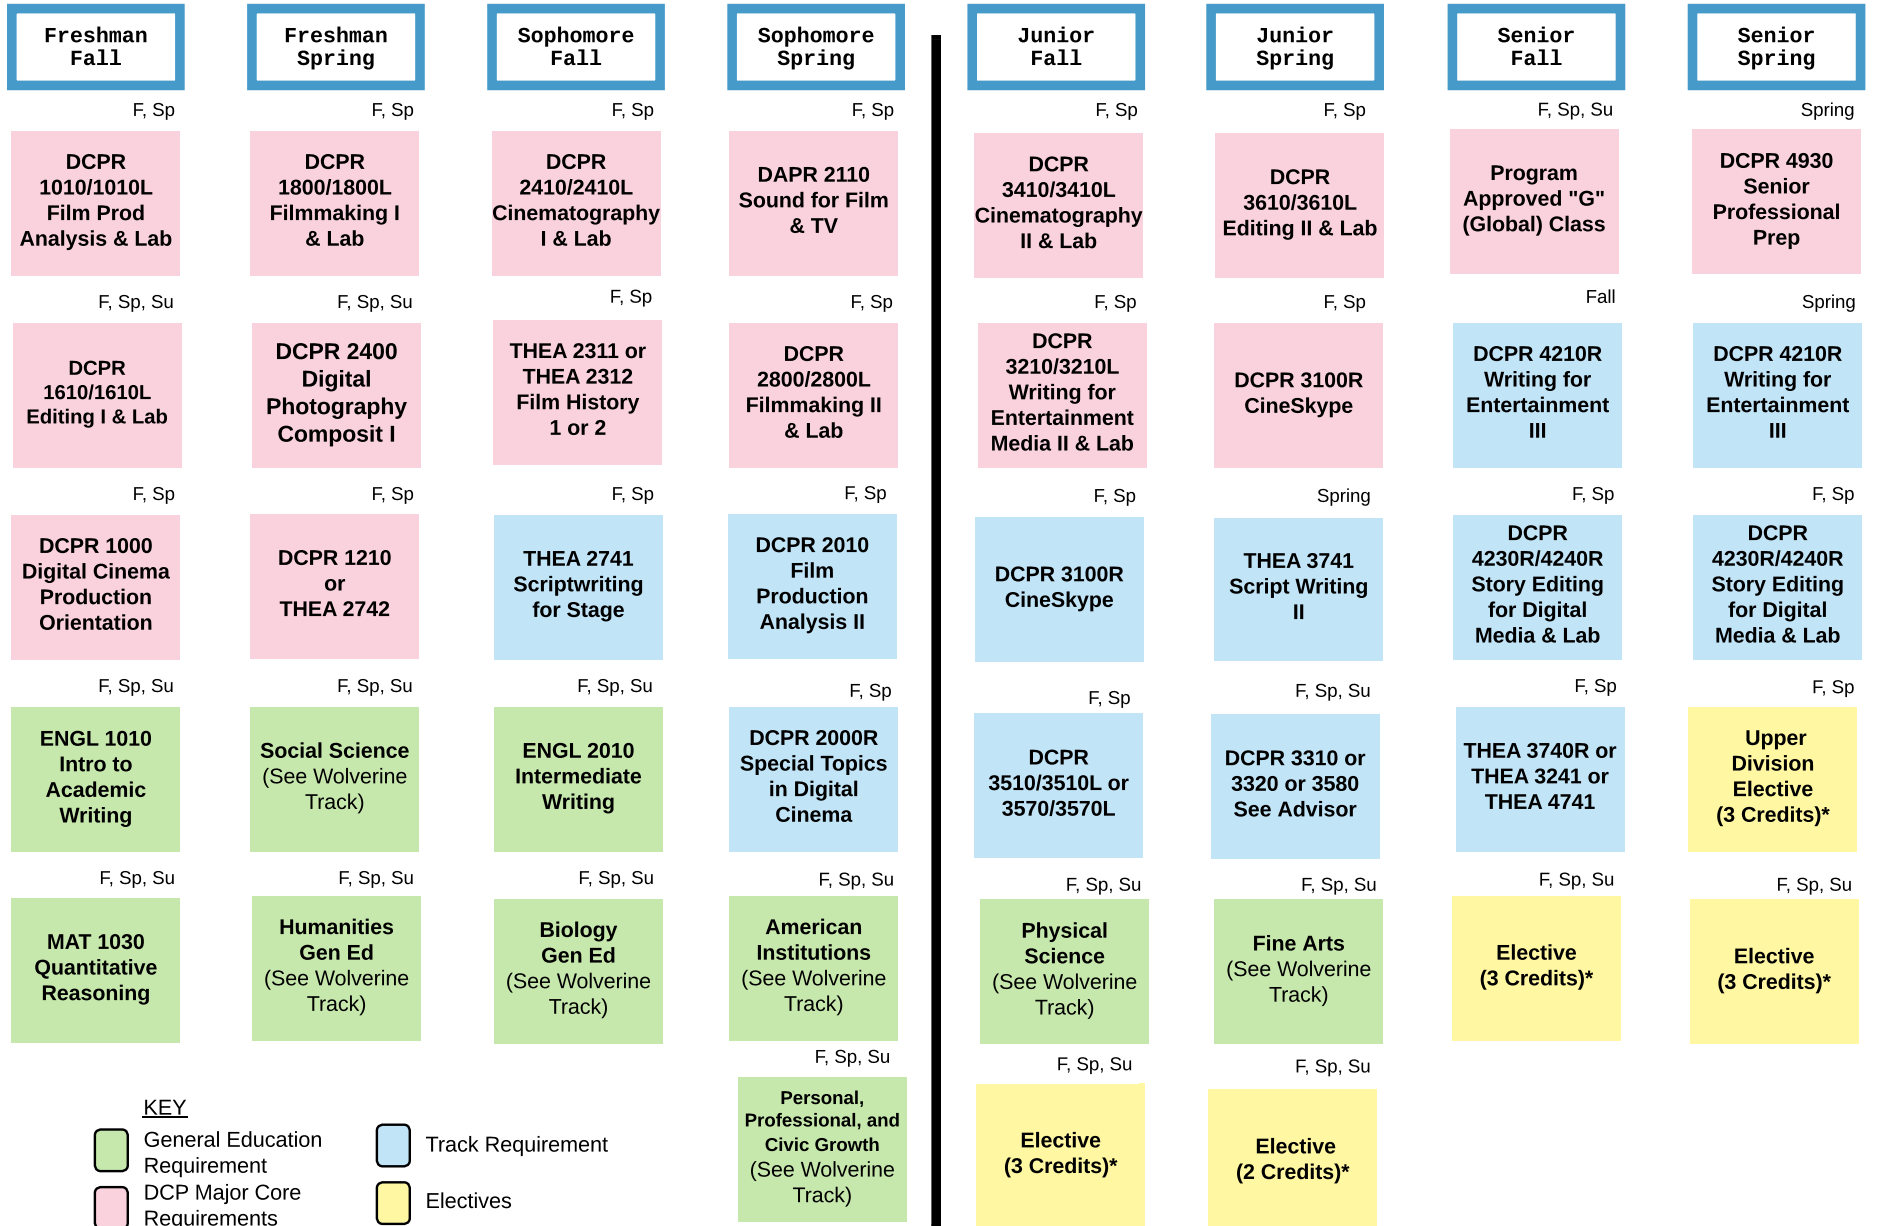

DIGITAL CINEMA PRODUCTION FLOWCHART (WRITING FOR ENTERTAINMENT MEDIA)

KEY

- General Education Requirement
- DCP Major Core Requirements
- Track Requirement
- Electives