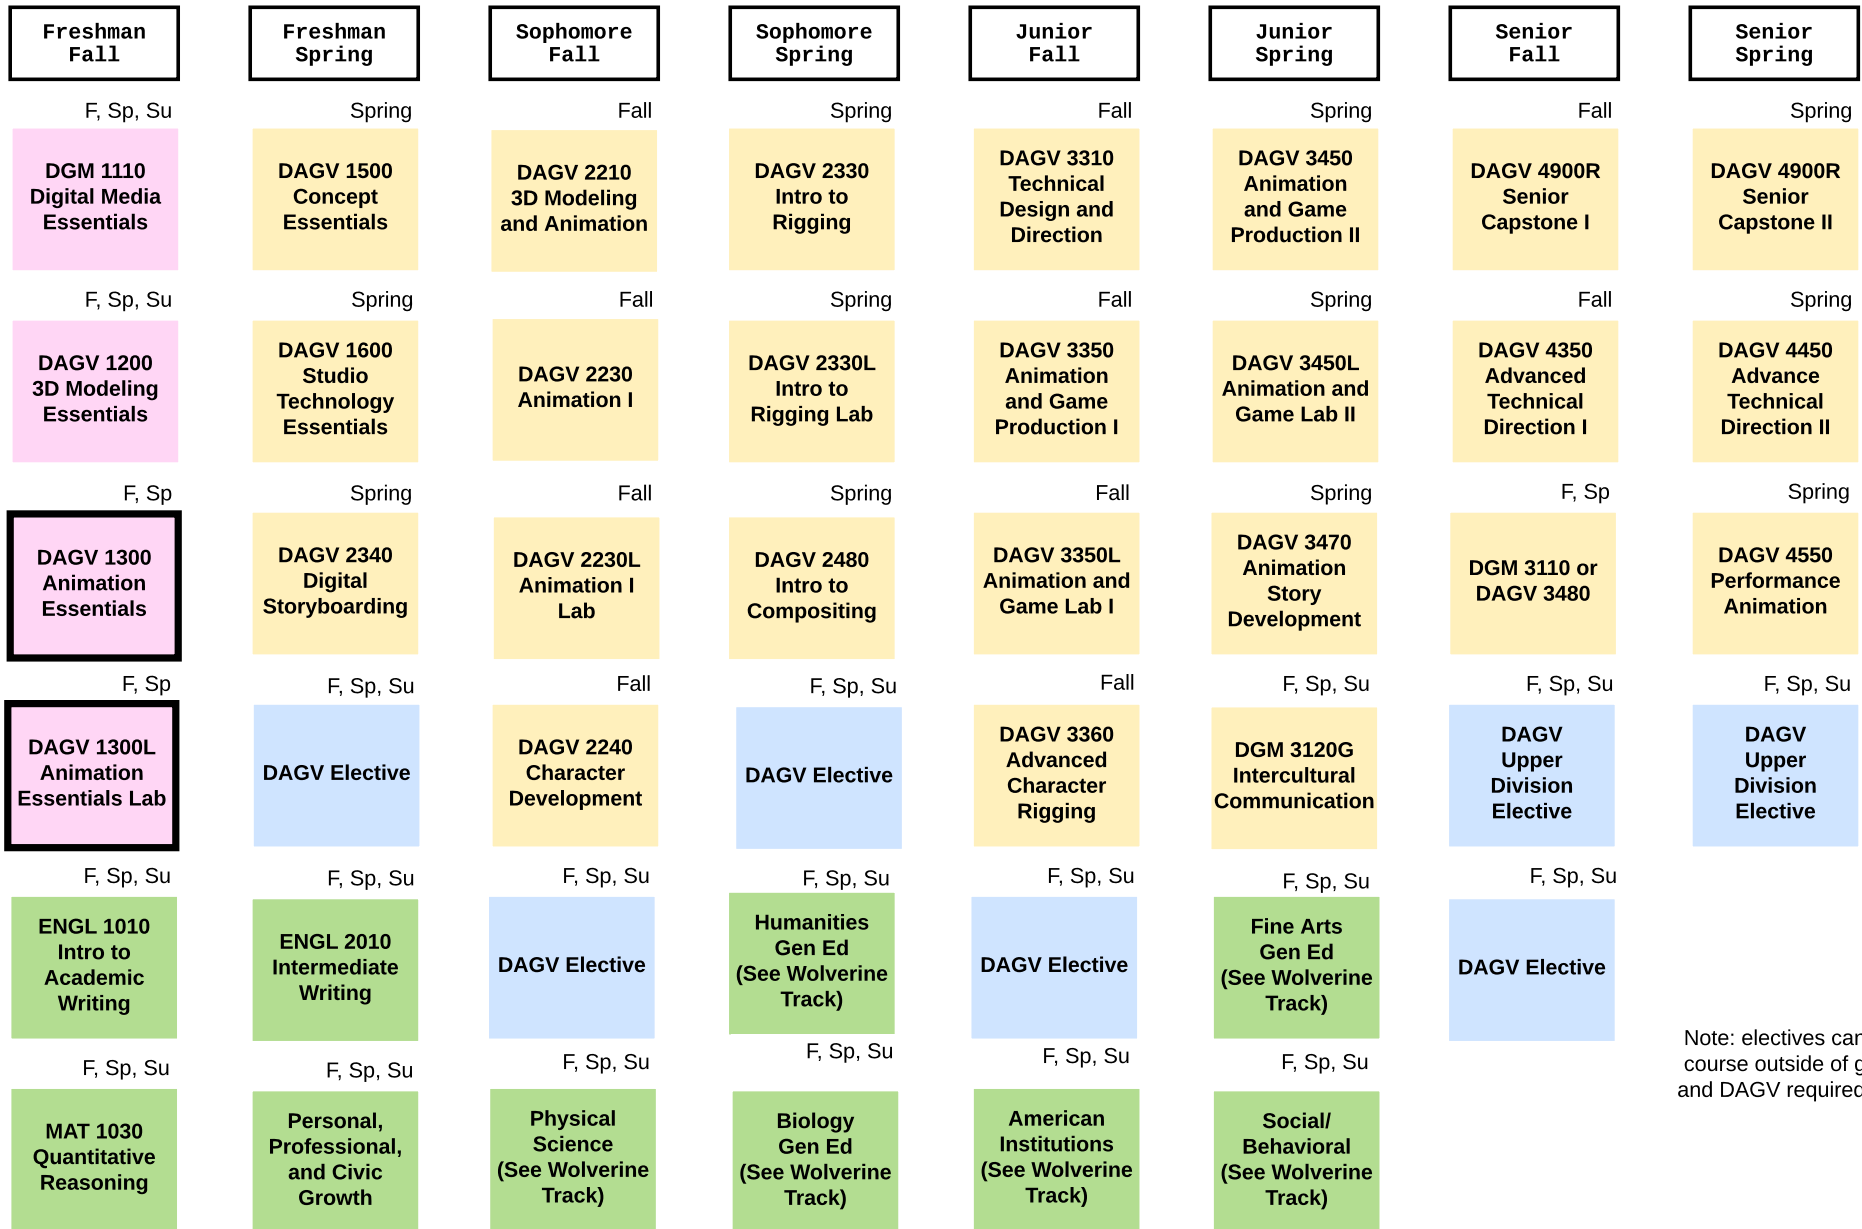

2D ANIMATION FLOWCHART

Freshman Year

Sophomore Year

Junior Year

Senior Year

Note: electives can be any course outside of generals and DAGV required classes

REQUIRED TO APPLY TO 2D ANIMATION TRACK

Key:

General Education Courses

Electives

Introductory 2D Animation Classes (open to all students)

2D Animation classes (available to only accepted students)
Must be taken in specific order indicated in flowchart