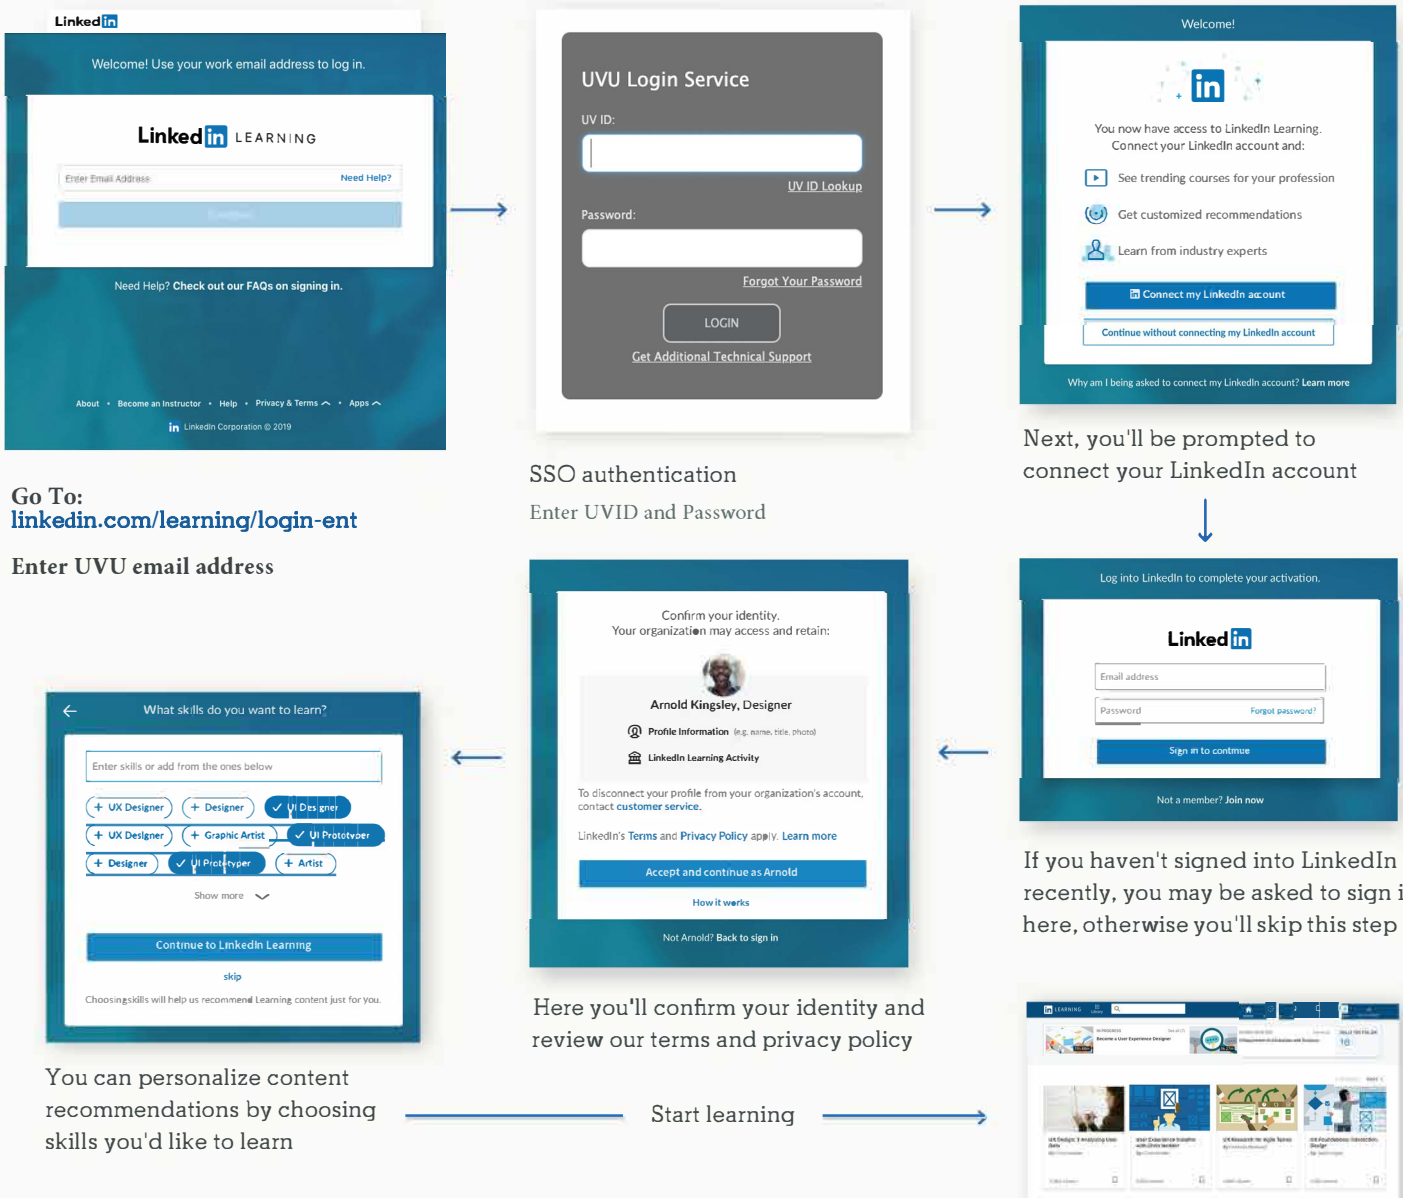

# Welcome to LinkedIn Learning We're Glad You're Here

LinkedIn Learning is a highly personalized learning experience designed to help you achieve your professional goals through learning you can access anywhere and immediately apply.

We encourage you to connect your LinkedIn account to LinkedIn Learning, so you'll have a richer learning experience powered by the data and insights of the LinkedIn network.

## It's easy to use your LinkedIn account to connect to LinkedIn Learning

Next, you'll be prompted to connect your LinkedIn account

If you haven't signed into LinkedIn recently, you may be asked to sign in here, otherwise you'll skip this step