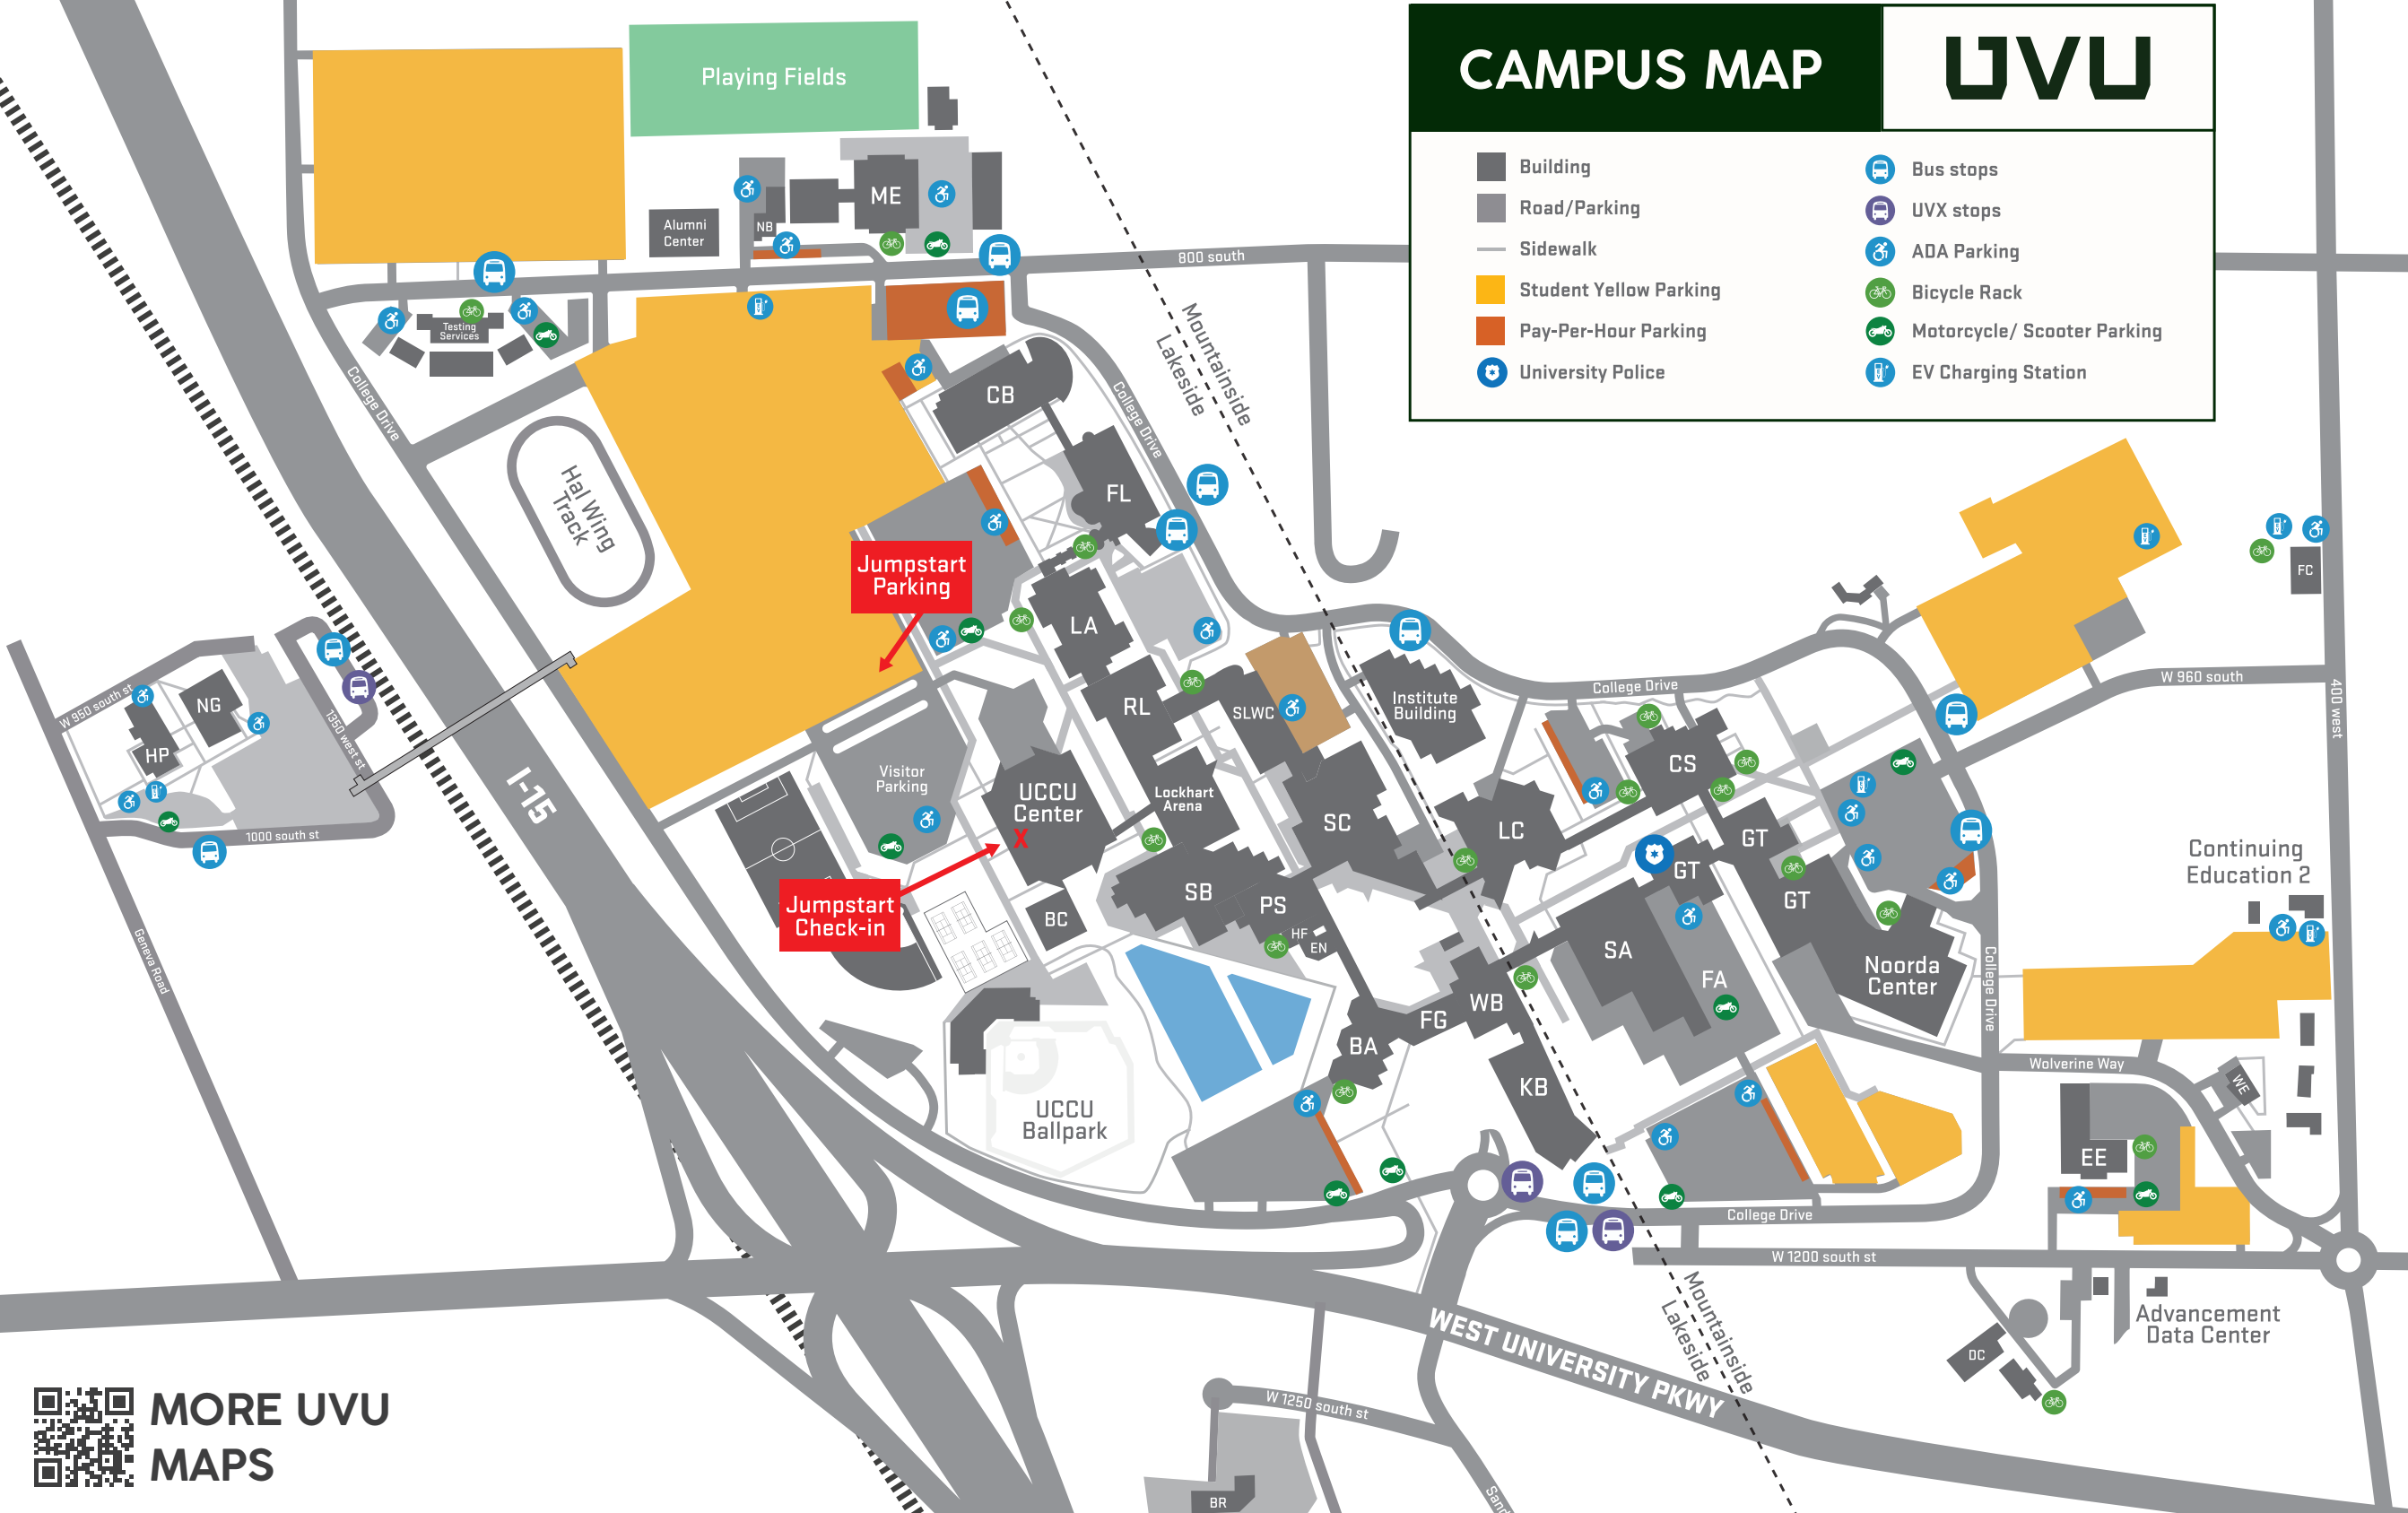

# CAMPUS MAP

- Building
- Road/Parking
- Sidewalk
- Student Yellow Parking
- Pay-Per-Hour Parking
- University Police
- Bus stops
- UVX stops
- ADA Parking
- Bicycle Rack
- Motorcycle/ Scooter Parking
- EV Charging Station

Jumpstart Parking

Jumpstart Check-in

MORE UVU MAPS