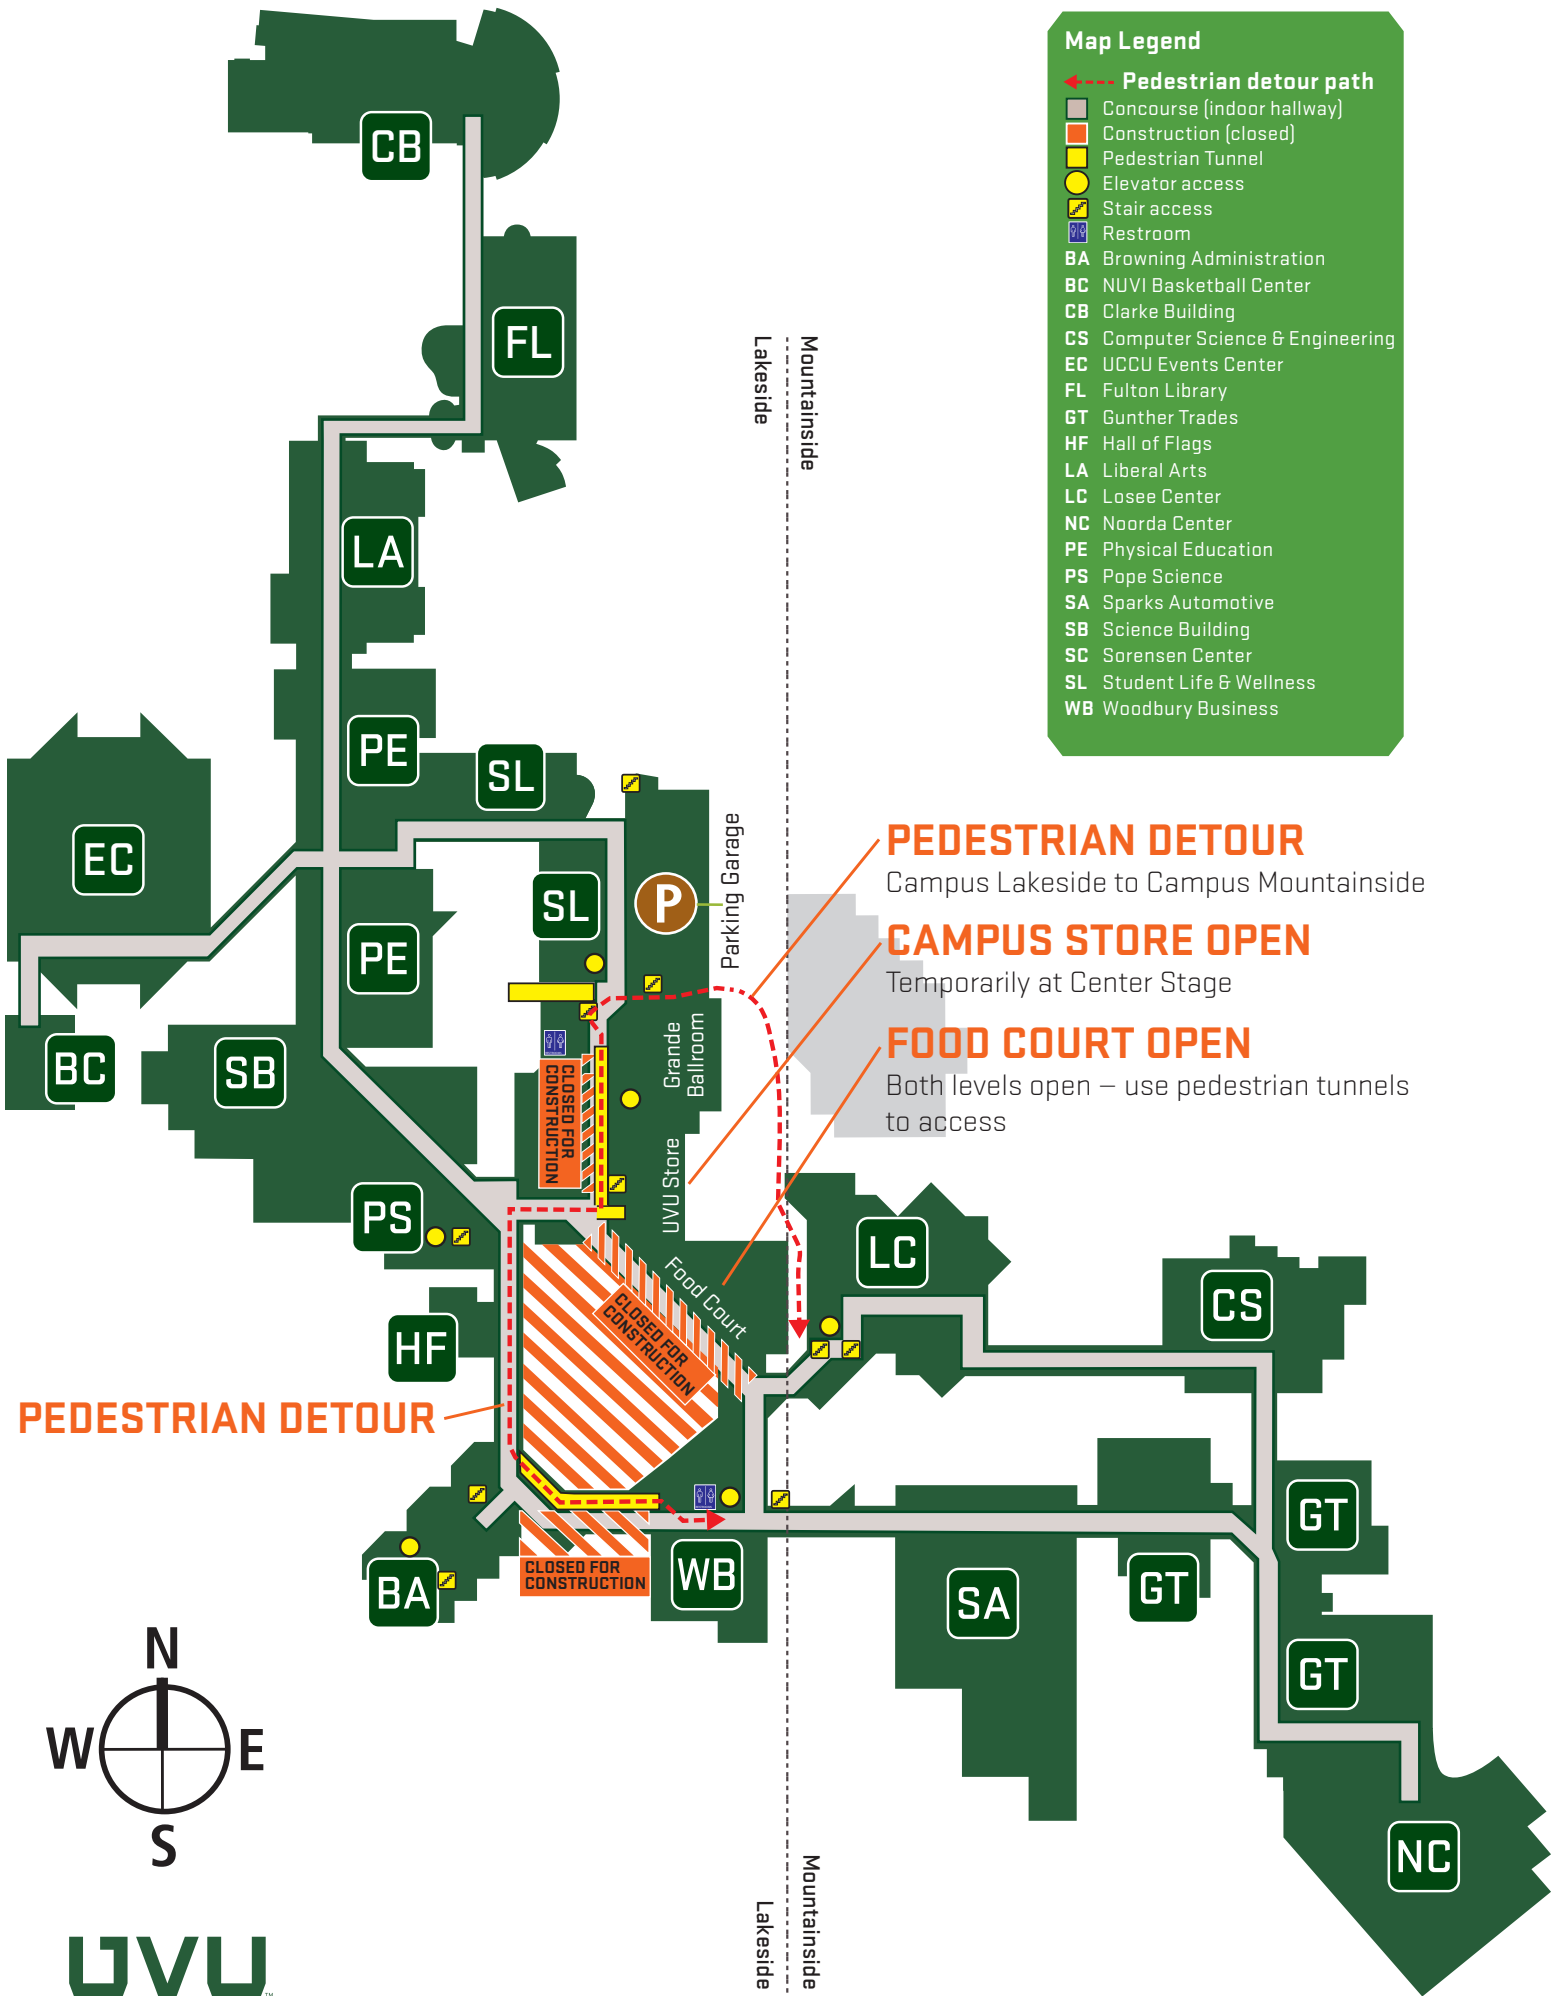

Map Legend

- - - Pedestrian detour path
- Concourse (indoor hallway)
- Construction (closed)
- Pedestrian Tunnel
- Elevator access
- Stair access
- Restroom
- BA Browning Administration
- BC NUVI Basketball Center
- CB Clarke Building
- CS Computer Science & Engineering
- EC UCCU Events Center
- FL Fulton Library
- GT Gunther Trades
- HF Hall of Flags
- LA Liberal Arts
- LC Losee Center
- NC Noorda Center
- PE Physical Education
- PS Pope Science
- SA Sparks Automotive
- SB Science Building
- SC Sorensen Center
- SL Student Life & Wellness
- WB Woodbury Business

PEDESTRIAN DETOUR

Campus Lakeside to Campus Mountainside

CAMPUS STORE OPEN

Temporarily at Center Stage

FOOD COURT OPEN

Both levels open – use pedestrian tunnels to access

PEDESTRIAN DETOUR