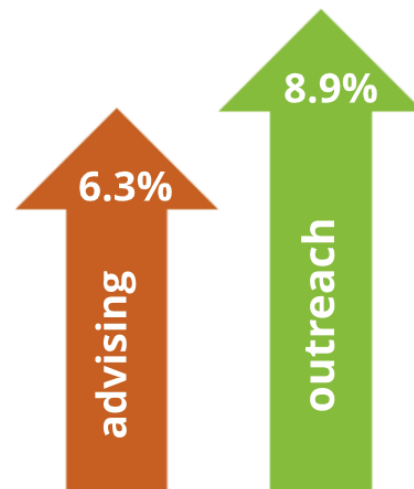

Results.

Student feedback indicates "my advisor..."

showed a personal interest	92%
listened to my concerns	94%
provided accurate info	94%
gave me the time I needed	94%