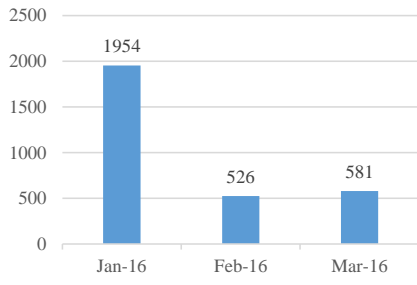

Students Trained