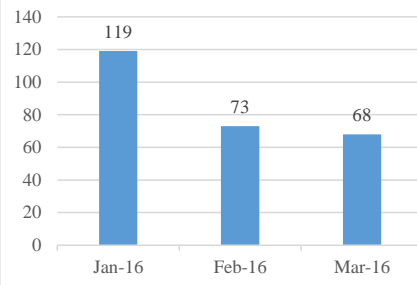

Departments Served