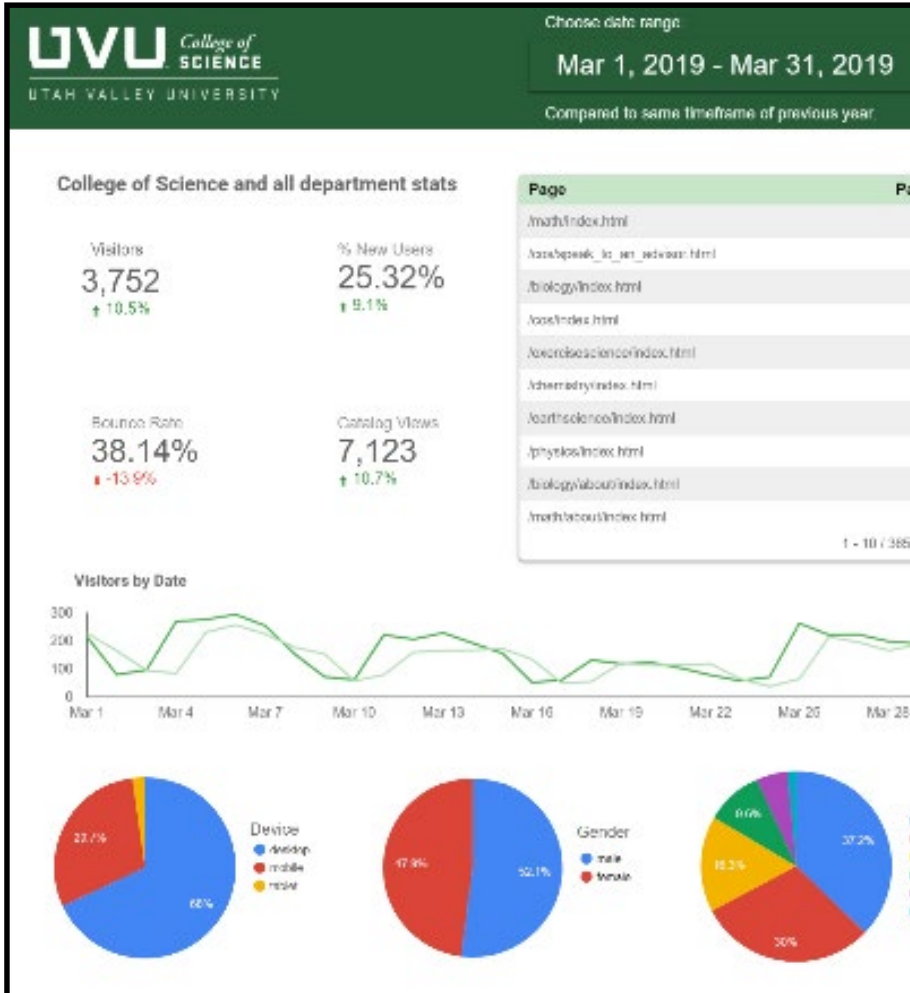

Customized Reports