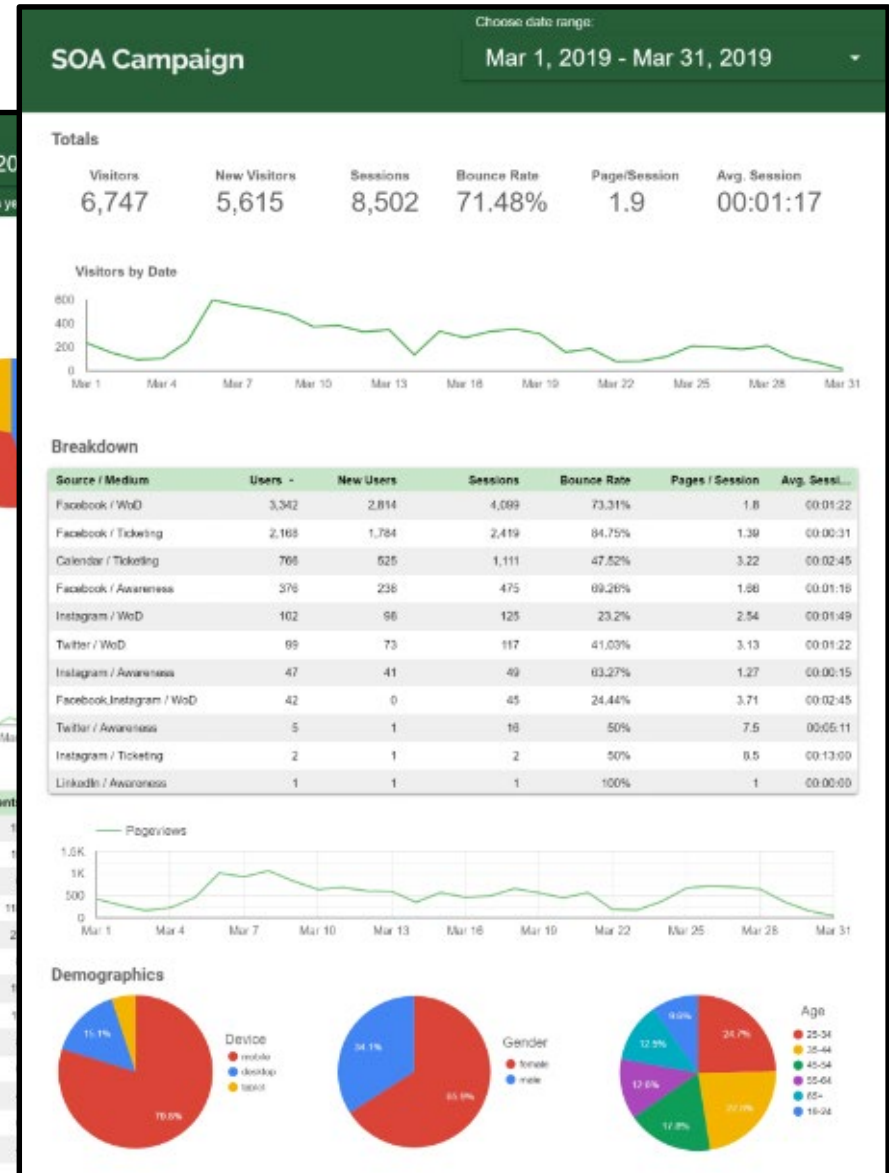

Customized Reports