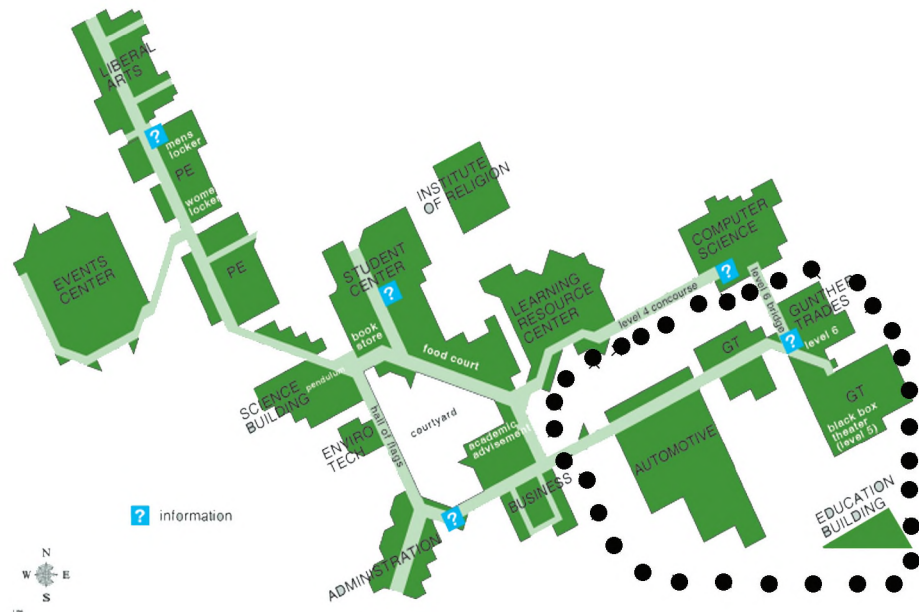

The Waterfall Loop

1/4 mile

The Fountain Green

1/4 mile

The Upper Campus Way

1 mile

The Gunther Trades Inner Track

1 mile