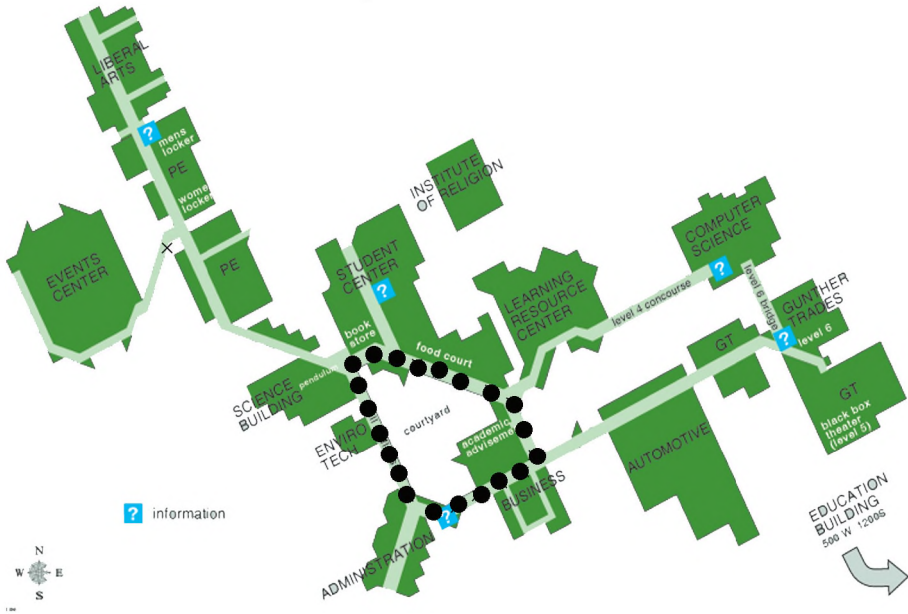

The Waterfall Loop

1/4 mile

The Fountain Green

1/4 mile

The Upper Campus Way

1 mile

The Gunther Trades Inner Track

1 mile