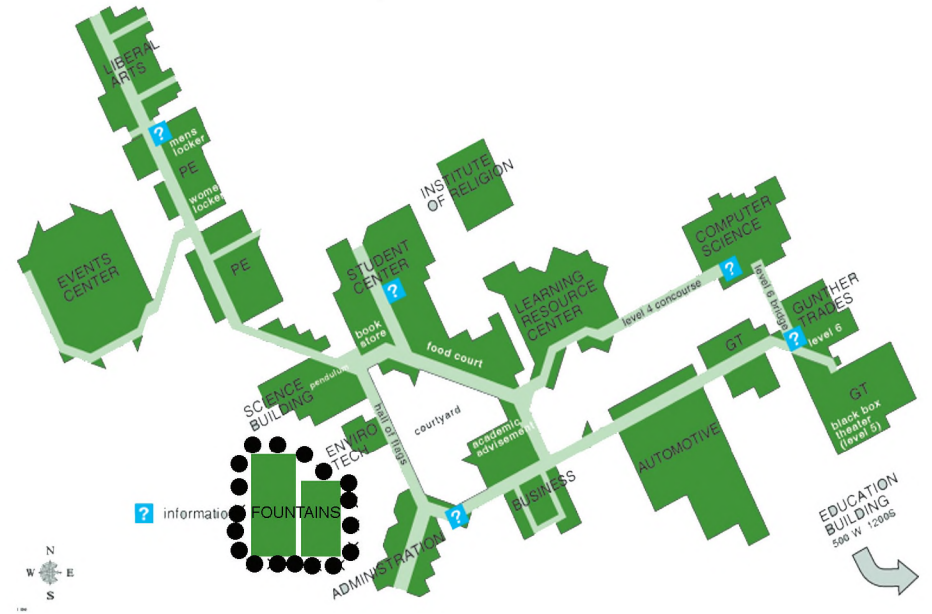

The Waterfall Loop

1/4 mile

The Fountain Green

1/4 mile

The Upper Campus Way

1 mile

The Gunther Trades Inner Track

1 mile