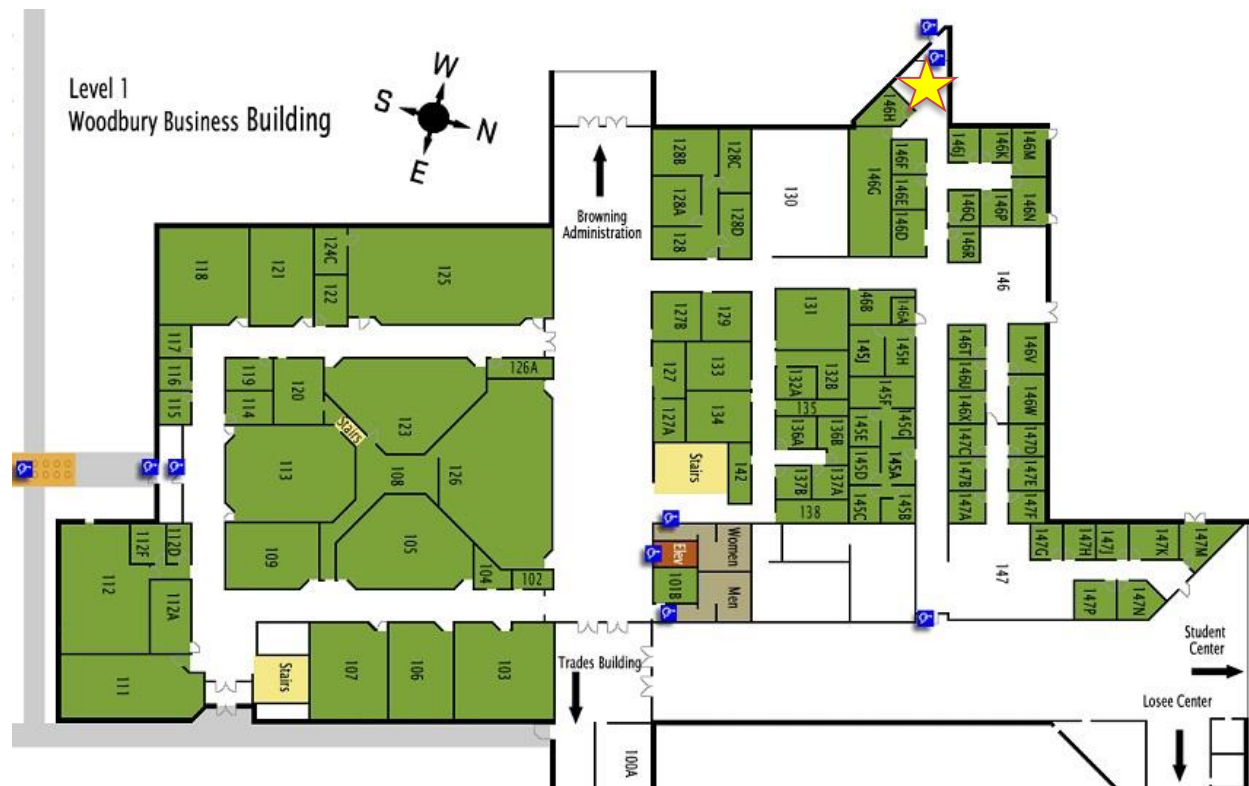

WSB Writing Lab Map and Directions

Write Wolverine!

Map

The WSB Writing Lab is located in the alcove area just off of WB 146f.

Directions

Coming from the Browning Administration building:

- The WSB Writing Lab is located on the 1st floor of the Woodbury Business building.
- Enter the WB building from the BA building by walking east.
- Turn left to enter the WB back hallway.
- Make a second left turn into the Entrepreneurship Institute (formerly International Student Center), WB 147.
- Continue through the main entrance and straight down the hallway. The WSB Writing Lab is located on the left side of the hallway in WB 145A.

Coming from the Student Center or Losee Center:

- The WSB Writing Lab is located on the 1st floor of the Woodbury Business building.
- Enter the WB building from the SC or LC buildings via the northeast hallway.
- Turn left from the LC building, or take a slight right from the SC building to enter the WB back hallway.
- Turn right to enter the Entrepreneurship Institute (formerly International Student Center), WB 147.
- Continue through the main entrance and straight down the hallway. The WSB Writing Lab is located on the left side of the hallway in WB 145A.