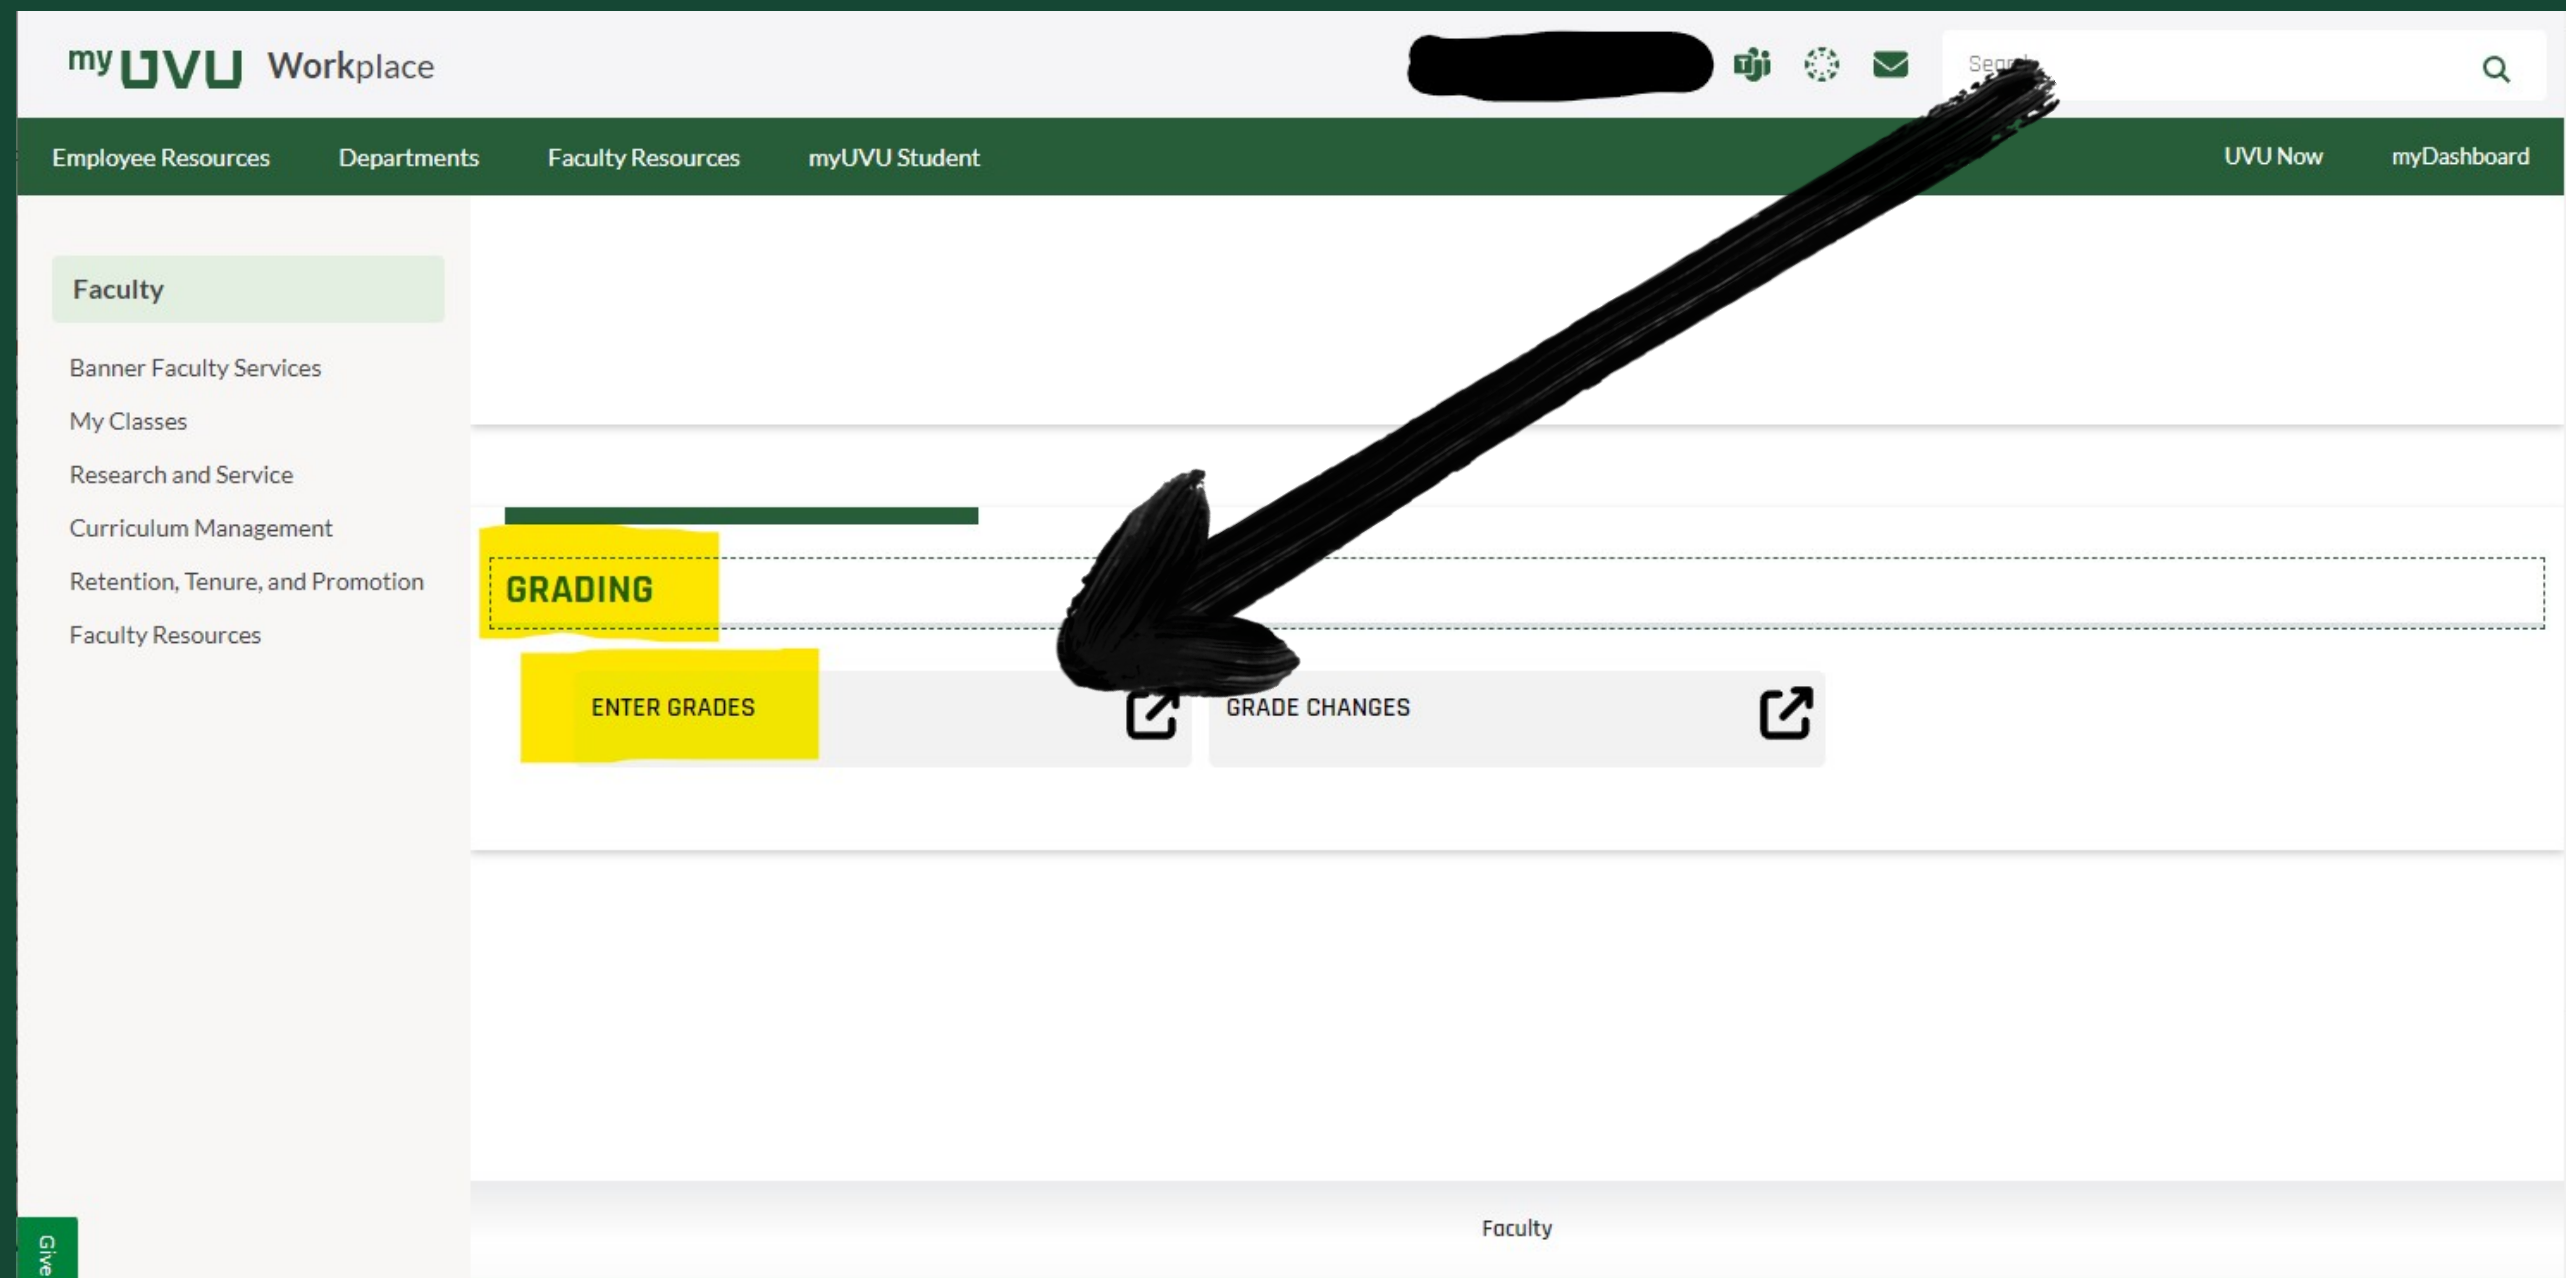

You will be directed to this page.
Under 'Grading' click on
'Enter Grades'